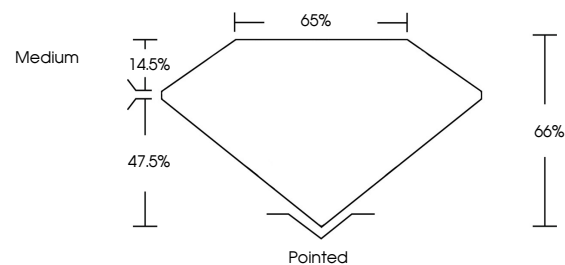

Measurements **8.13 X 5.74 X 3.79 MM**

GRADING RESULTS

Carat Weight **1.54 CARAT**
Color Grade **D**
Clarity Grade **VVS 1**

ADDITIONAL GRADING INFORMATION

Polish **EXCELLENT**
Symmetry **EXCELLENT**
Fluorescence **NONE**
Inscription(s) **(IGI) LG685577660**
Comments: This Laboratory Grown Diamond was created by Chemical Vapor Deposition (CVD) growth process. Type IIa

February 26, 2025
IGI Report No LG685577660
CUT CORNERED RECT. MODIFIED BRILLIANT
8.13 X 5.74 X 3.79 MM
Carat Weight **1.54 CARAT**
Color Grade **D**
Clarity Grade **VVS 1**
Depth **14.5%**
Table **47.5%**
Girdle **Medium**
Culet **Pointed**
Polish **EXCELLENT**
Symmetry **EXCELLENT**
Fluorescence **NONE**
Inscription(s) **(IGI) LG685577660**
Comments: This Laboratory Grown Diamond was created by Chemical Vapor Deposition (CVD) growth process. Type IIa

GRADING RESULTS

Carat Weight **1.54 CARAT**
Color Grade **D**
Clarity Grade **VVS 1**

ADDITIONAL GRADING INFORMATION

Polish **EXCELLENT**
Symmetry **EXCELLENT**
Fluorescence **NONE**
Inscription(s) **(IGI) LG685577660**

Comments: This Laboratory Grown Diamond was created by Chemical Vapor Deposition (CVD) growth process. Type IIa

PROPORTIONS

Sample Image Used

CLARITY CHARACTERISTICS

KEY TO SYMBOLS

Red symbols indicate internal characteristics.
Green symbols indicate external characteristics.