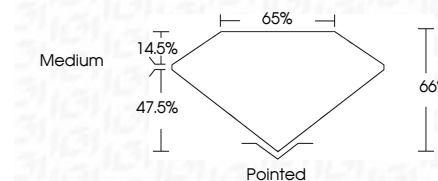

ELECTRONIC COPY

LG685577660
Report verification at igi.org

February 26, 2025
IGI Report Number **LG685577660**
Description **LABORATORY GROWN DIAMOND**

Shape and Cutting Style **CUT CORNERED
RECTANGULAR MODIFIED
BRILLIANT**

Measurements **8.13 X 5.74 X 3.79 MM**

GRADING RESULTS

Carat Weight **1.54 CARAT**
Color Grade **D**
Clarity Grade **VVS 1**

ADDITIONAL GRADING INFORMATION

Polish **EXCELLENT**
Symmetry **EXCELLENT**
Fluorescence **NONE**
Inscription(s) **(IGI) LG685577660**
Comments: This Laboratory Grown Diamond was created by Chemical Vapor Deposition (CVD) growth process. Type IIa

February 26, 2025
IGI Report No LG685577660
CUT CORNERED RECT. MODIFIED BRILLIANT
8.13 X 5.74 X 3.79 MM
Carat Weight **1.54 CARAT**
Color Grade **D**
Clarity Grade **VVS 1**
Depth **14.5%**
Table **47.5%**
Girdle **Medium**
Culet **Pointed**
Polish **EXCELLENT**
Symmetry **EXCELLENT**
Fluorescence **NONE**
Inscription(s) **(IGI) LG685577660**
Comments: This Laboratory Grown Diamond was created by Chemical Vapor Deposition (CVD) growth process. Type IIa

LABORATORY GROWN DIAMOND REPORT

February 26, 2025
IGI Report Number **LG685577660**
Description **LABORATORY GROWN DIAMOND**
Shape and Cutting Style **CUT CORNERED RECTANGULAR
MODIFIED BRILLIANT**
Measurements **8.13 X 5.74 X 3.79 MM**