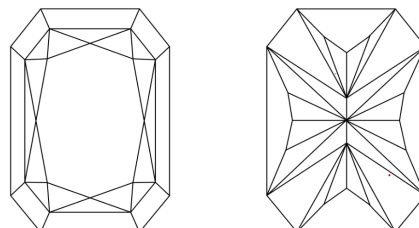

CLARITY CHARACTERISTICS

KEY TO SYMBOLS

Red symbols indicate internal characteristics.
Green symbols indicate external characteristics.

COLOR

D E F G H I J Faint Very Light Light

CLARITY

IF	VS¹⁻²	VS¹⁻²	SI¹⁻²	I¹⁻³
Internally Flawless	Very Very Slightly Included	Very Slightly Included	Slightly Included	Included