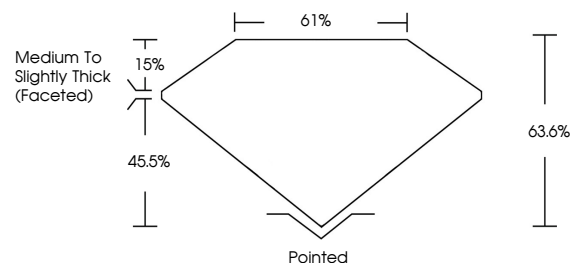

PROPORTIONS