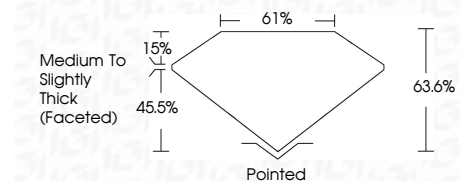

**INTERNATIONAL
GEMOLOGICAL
INSTITUTE**

ELECTRONIC COPY

LG683538255
Report verification at igi.org

LABORATORY GROWN DIAMOND REPORT

February 14, 2025
IGI Report Number **LG683538255**
Description **LABORATORY GROWN DIAMOND**
Shape and Cutting Style **CUSHION BRILLIANT**
Measurements **9.08 X 7.53 X 4.79 MM**

GRADING RESULTS
Carat Weight **2.53 CARATS**
Color Grade **E**
Clarity Grade **VVS 2**

ADDITIONAL GRADING INFORMATION
Polish **EXCELLENT**
Symmetry **EXCELLENT**
Fluorescence **NONE**
Inscription(s) **IGI LG683538255**
Comments: This Laboratory Grown Diamond was created by Chemical Vapor Deposition (CVD) growth process. Type IIa

February 14, 2025
IGI Report No. LG683538255
CUSHION BRILLIANT
9.08 X 7.53 X 4.79 MM
Carat Weight **2.53 CARATS**
Color Grade **E**
Clarity Grade **VVS 2**
Depth **63.6%**
Table **45.5%**
Girdle **Medium to Slightly Thick (Faceted)**
Culet **Pointed**
Polish **EXCELLENT**
Symmetry **EXCELLENT**
Fluorescence **NONE**
Inscription(s) **IGI LG683538255**
Comments: This Laboratory Grown Diamond was created by Chemical Vapor Deposition (CVD) growth process. Type IIa

LABORATORY GROWN DIAMOND REPORT

February 14, 2025
IGI Report Number **LG683538255**
Description **LABORATORY GROWN DIAMOND**
Shape and Cutting Style **CUSHION BRILLIANT**
Measurements **9.08 X 7.53 X 4.79 MM**