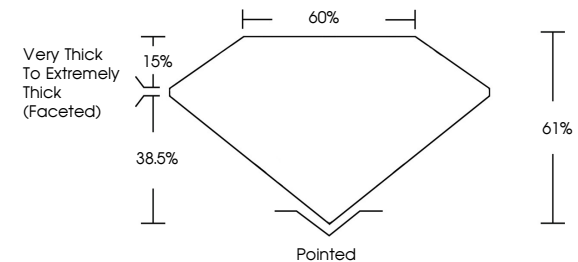

**ELECTRONIC COPY**

LG681585193  
Report verification at igi.org

February 25, 2025  
IGI Report Number **LG681585193**  
Description **LABORATORY GROWN DIAMOND**

Shape and Cutting Style **PEAR MODIFIED BRILLIANT**  
Measurements **16.36 X 10.11 X 6.17 MM**

**GRADING RESULTS**  
Carat Weight **7.56 CARATS**  
Color Grade **FANCY VIVID YELLOW**  
Clarity Grade **VVS 2**

**ADDITIONAL GRADING INFORMATION**  
Polish **EXCELLENT**  
Symmetry **EXCELLENT**  
Fluorescence **NONE**  
Inscription(s) **IGI LG681585193**  
Comments: This Laboratory Grown Diamond was created by Chemical Vapor Deposition (CVD) growth process.

February 25, 2025  
IGI Report No LG681585193  
**PEAR MODIFIED BRILLIANT**  
16.36 X 10.11 X 6.17 MM  
7.56 CARATS  
Color Grade **FANCY VIVID YELLOW**  
Clarity Grade **VVS 2**  
Depth **61%**  
Table **60%**  
Girdle **Very Thick to Extremely Thick (Faceted)**  
Culet **Pointed**  
Polish **EXCELLENT**  
Symmetry **EXCELLENT**  
Fluorescence **NONE**  
Inscription(s) **IGI LG681585193**  
Comments: This Laboratory Grown Diamond was created by Chemical Vapor Deposition (CVD) growth process.

Sample Image Used

**PROPORTIONS**

**CLARITY CHARACTERISTICS**

**KEY TO SYMBOLS**  
Red symbols indicate internal characteristics.  
Green symbols indicate external characteristics.

**COLOR**

|   |   |   |   |   |   |   |       |            |       |
|---|---|---|---|---|---|---|-------|------------|-------|
| D | E | F | G | H | I | J | Faint | Very Light | Light |
|---|---|---|---|---|---|---|-------|------------|-------|