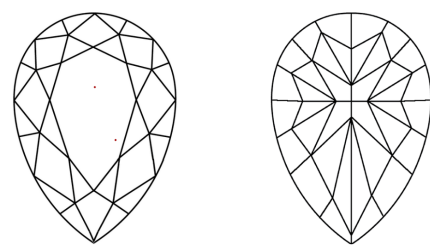

**ELECTRONIC COPY**

LG681585193  
Report verification at igi.org

February 25, 2025  
IGI Report Number **LG681585193**  
Description **LABORATORY GROWN DIAMOND**

Shape and Cutting Style **PEAR MODIFIED BRILLIANT**  
Measurements **16.36 X 10.11 X 6.17 MM**

February 25, 2025  
IGI Report No LG681585193  
**PEAR MODIFIED BRILLIANT**  
16.36 X 10.11 X 6.17 MM  
7.56 CARATS  
Color Grade **FANCY VIVID YELLOW**  
Clarity Grade **VVS 2**  
Depth **61%**  
Table **60%**  
Girdle **Very Thick to Extremely Thick (Faceted)**  
Culet **Pointed**  
Polish **EXCELLENT**  
Symmetry **EXCELLENT**  
Fluorescence **NONE**  
Inscription(s) **IGI LG681585193**  
Comments: This Laboratory Grown Diamond was created by Chemical Vapor Deposition (CVD) growth process.

Sample Image Used

**PROPORTIONS**

**CLARITY CHARACTERISTICS**

**KEY TO SYMBOLS**  
Red symbols indicate internal characteristics.  
Green symbols indicate external characteristics.

**COLOR**

|   |   |   |   |   |   |   |       |            |       |
|---|---|---|---|---|---|---|-------|------------|-------|
| D | E | F | G | H | I | J | Faint | Very Light | Light |
|---|---|---|---|---|---|---|-------|------------|-------|