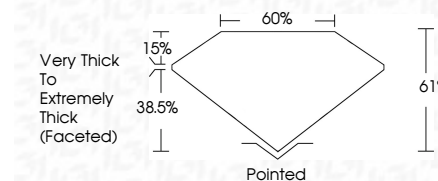

**ELECTRONIC COPY**

LG681585193  
Report verification at igi.org

February 25, 2025  
IGI Report Number **LG681585193**  
Description **LABORATORY GROWN DIAMOND**

Shape and Cutting Style **PEAR MODIFIED BRILLIANT**  
Measurements **16.36 X 10.11 X 6.17 MM**

**GRADING RESULTS**  
Carat Weight **7.56 CARATS**  
Color Grade **FANCY VIVID YELLOW**  
Clarity Grade **VVS 2**

**ADDITIONAL GRADING INFORMATION**  
Polish **EXCELLENT**  
Symmetry **EXCELLENT**  
Fluorescence **NONE**  
Inscription(s) **IGI LG681585193**  
Comments: This Laboratory Grown Diamond was created by Chemical Vapor Deposition (CVD) growth process.

February 25, 2025  
IGI Report No LG681585193  
**PEAR MODIFIED BRILLIANT**  
16.36 X 10.11 X 6.17 MM  
7.56 CARATS  
Color Grade **FANCY VIVID YELLOW**  
Clarity Grade **VVS 2**  
Depth **61%**  
Table **60%**  
Girdle **Very Thick to Extremely Thick (Faceted)**  
Culet **Pointed**  
Polish **EXCELLENT**  
Symmetry **EXCELLENT**  
Fluorescence **NONE**  
Inscription(s) **IGI LG681585193**  
Comments: This Laboratory Grown Diamond was created by Chemical Vapor Deposition (CVD) growth process.

Sample Image Used

**PROPORTIONS**

**CLARITY CHARACTERISTICS**

**KEY TO SYMBOLS**  
Red symbols indicate internal characteristics.  
Green symbols indicate external characteristics.

**COLOR**

|   |   |   |   |   |   |   |       |            |       |
|---|---|---|---|---|---|---|-------|------------|-------|
| D | E | F | G | H | I | J | Faint | Very Light | Light |
|---|---|---|---|---|---|---|-------|------------|-------|