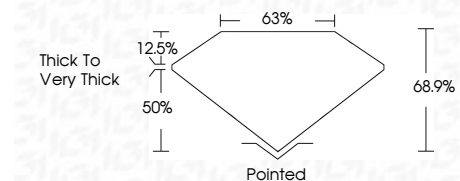

ELECTRONIC COPY

LG678527735
Report verification at igi.org

February 4, 2025
IGI Report Number **LG678527735**
Description **LABORATORY GROWN DIAMOND**
Shape and Cutting Style **CUT CORNERED
RECTANGULAR MODIFIED
BRILLIANT**
Measurements **10.67 X 7.71 X 5.31 MM**

GRADING RESULTS

Carat Weight **4.09 CARATS**
Color Grade **FANCY VIVID YELLOW**
Clarity Grade **VVS 2**

ADDITIONAL GRADING INFORMATION

Polish **EXCELLENT**
Symmetry **EXCELLENT**
Fluorescence **NONE**
Inscription(s) **(IGI) LG678527735**
Comments: This Laboratory Grown Diamond was created by Chemical Vapor Deposition (CVD) growth process.

February 4, 2025
IGI Report No **LG678527735**
CUT CORNERED RECT. MODIFIED BRILLIANT
Carat Weight **4.09 CARATS**
Color Grade **FANCY VIVID YELLOW**
Clarity Grade **VVS 2**
Depth **50%**
Table **12.5%**
Girdle **Thick to Very Thick**
Culet **Pointed**
Polish **EXCELLENT**
Symmetry **EXCELLENT**
Fluorescence **NONE**
Inscription(s) **(IGI) LG678527735**
Comments: This Laboratory Grown Diamond was created by Chemical Vapor Deposition (CVD) growth process.

GRADING RESULTS

Carat Weight **4.09 CARATS**
Color Grade **FANCY VIVID YELLOW**
Clarity Grade **VVS 2**

ADDITIONAL GRADING INFORMATION

Polish **EXCELLENT**
Symmetry **EXCELLENT**
Fluorescence **NONE**
Inscription(s) **(IGI) LG678527735**