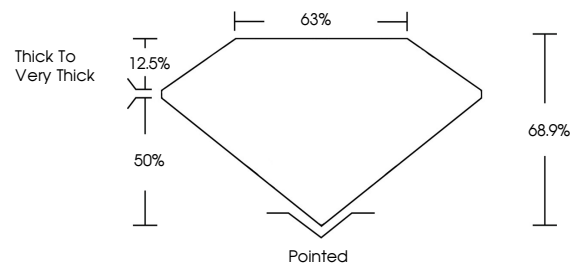

February 4, 2025
IGI Report No **LG678527735**
CUT CORNERED RECT. MODIFIED BRILLIANT
Carat Weight **4.09 CARATS**
Color Grade **FANCY VIVID YELLOW**
Clarity Grade **VVS 2**
Depth **50%**
Table **12.5%**
Girdle **Thick to Very Thick**
Culet **Pointed**
Polish **EXCELLENT**
Symmetry **EXCELLENT**
Fluorescence **NONE**
Inscription(s) **(IGI) LG678527735**
Comments: This Laboratory Grown Diamond was created by Chemical Vapor Deposition (CVD) growth process.

GRADING RESULTS

Carat Weight **4.09 CARATS**
Color Grade **FANCY VIVID YELLOW**
Clarity Grade **VVS 2**

ADDITIONAL GRADING INFORMATION

Polish **EXCELLENT**
Symmetry **EXCELLENT**
Fluorescence **NONE**
Inscription(s) **(IGI) LG678527735**

Comments: This Laboratory Grown Diamond was created by Chemical Vapor Deposition (CVD) growth process.

PROPORTIONS

CLARITY CHARACTERISTICS

KEY TO SYMBOLS

Red symbols indicate internal characteristics.
Green symbols indicate external characteristics.