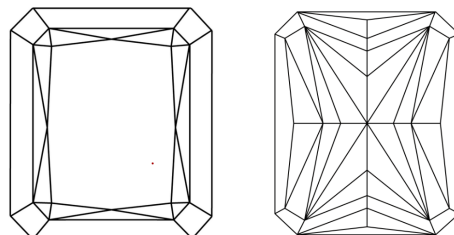

CLARITY CHARACTERISTICS

KEY TO SYMBOLS

Red symbols indicate internal characteristics.
Green symbols indicate external characteristics.