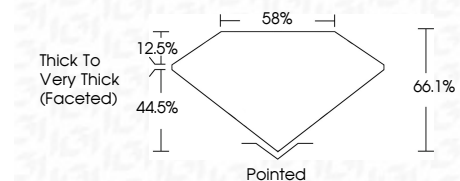

ELECTRONIC COPY

LG678526094
Report verification at igi.org

January 31, 2025
IGI Report Number **LG678526094**
Description **LABORATORY GROWN DIAMOND**
Shape and Cutting Style **CUSHION MODIFIED BRILLIANT**
Measurements **7.97 X 6.54 X 4.32 MM**
GRADING RESULTS
Carat Weight **2.08 CARATS**
Color Grade **FANCY VIVID YELLOW**
Clarity Grade **VS 1**

GRADING RESULTS

Carat Weight **2.08 CARATS**
Color Grade **FANCY VIVID YELLOW**
Clarity Grade **VS 1**

ADDITIONAL GRADING INFORMATION

Polish **EXCELLENT**
Symmetry **EXCELLENT**
Fluorescence **NONE**
Inscription(s) **IGI LG678526094**

Comments: This Laboratory Grown Diamond was created by Chemical Vapor Deposition (CVD) growth process.

PROPORTIONS

Sample Image Used

CLARITY CHARACTERISTICS

KEY TO SYMBOLS

Red symbols indicate internal characteristics.
Green symbols indicate external characteristics.

COLOR

D E F G H I J Faint Very Light Light

CLARITY

IF	VS ¹⁻²	VS ¹⁻²	SI ¹⁻²	I ¹⁻³
Internally Flawless	Very Very Slightly Included	Very Slightly Included	Slightly Included	Included

ADDITIONAL GRADING INFORMATION