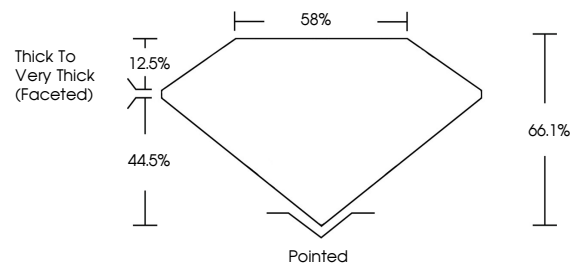

ELECTRONIC COPY

LG678526094
Report verification at igi.org

January 31, 2025
IGI Report Number **LG678526094**
Description **LABORATORY GROWN DIAMOND**
Shape and Cutting Style **CUSHION MODIFIED BRILLIANT**
Measurements **7.97 X 6.54 X 4.32 MM**
GRADING RESULTS
Carat Weight **2.08 CARATS**
Color Grade **FANCY VIVID YELLOW**
Clarity Grade **VS 1**

LABORATORY GROWN DIAMOND REPORT

January 31, 2025
IGI Report Number **LG678526094**
Description **LABORATORY GROWN DIAMOND**
Shape and Cutting Style **CUSHION MODIFIED BRILLIANT**
Measurements **7.97 X 6.54 X 4.32 MM**

GRADING RESULTS

Carat Weight **2.08 CARATS**
Color Grade **FANCY VIVID YELLOW**
Clarity Grade **VS 1**

ADDITIONAL GRADING INFORMATION

Polish **EXCELLENT**
Symmetry **EXCELLENT**
Fluorescence **NONE**
Inscription(s) **IGI LG678526094**

Comments: This Laboratory Grown Diamond was created by Chemical Vapor Deposition (CVD) growth process.

PROPORTIONS

Sample Image Used

CLARITY CHARACTERISTICS

KEY TO SYMBOLS

Red symbols indicate internal characteristics.
Green symbols indicate external characteristics.