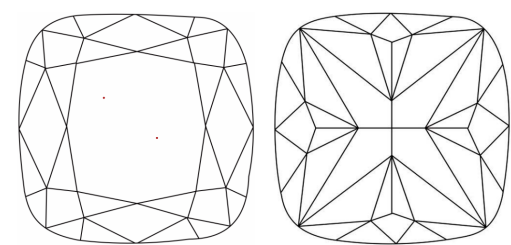

February 5, 2025
IGI Report No **LG678526043**
SQUARE CUSHION BRILLIANT
6.91 X 6.68 X 4.17 MM
Carat Weight **1.53 CARAT**
Color Grade **D**
Clarity Grade **VVS 1**
Depth **46.5%**
Table **12%**
Girdle **Slightly Thick To Thick (Faceted)**
Culet **Pointed**
Polish **EXCELLENT**
Symmetry **EXCELLENT**
Fluorescence **NONE**
Inscription(s) **IGI LG678526043**
Comments: This Laboratory Grown Diamond was created by Chemical Vapor Deposition (CVD) growth process. Type IIa

February 5, 2025
IGI Report Number **LG678526043**
Description **LABORATORY GROWN DIAMOND**
Shape and Cutting Style **SQUARE CUSHION BRILLIANT**
Measurements **6.91 X 6.68 X 4.17 MM**

GRADING RESULTS
Carat Weight **1.53 CARAT**
Color Grade **D**
Clarity Grade **VVS 1**

PROPORTIONS

Sample Image Used

CLARITY CHARACTERISTICS

KEY TO SYMBOLS
Red symbols indicate internal characteristics.
Green symbols indicate external characteristics.

COLOR

D	E	F	G	H	I	J	Faint	Very Light	Light
---	---	---	---	---	---	---	-------	------------	-------