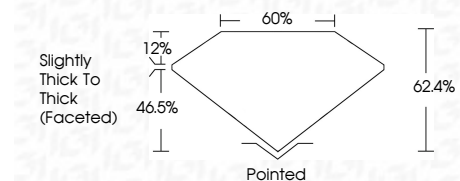

ELECTRONIC COPY

LG678526043
Report verification at igi.org

February 5, 2025
IGI Report Number **LG678526043**
Description **LABORATORY GROWN DIAMOND**
Shape and Cutting Style **SQUARE CUSHION BRILLIANT**
Measurements **6.91 X 6.68 X 4.17 MM**

GRADING RESULTS
Carat Weight **1.53 CARAT**
Color Grade **D**
Clarity Grade **VVS 1**

ADDITIONAL GRADING INFORMATION
Polish **EXCELLENT**
Symmetry **EXCELLENT**
Fluorescence **NONE**
Inscription(s) **IGI LG678526043**
Comments: This Laboratory Grown Diamond was created by Chemical Vapor Deposition (CVD) growth process. Type IIa

February 5, 2025
IGI Report No **LG678526043**
SQUARE CUSHION BRILLIANT
6.91 X 6.68 X 4.17 MM
Carat Weight **1.53 CARAT**
Color Grade **D**
Clarity Grade **VVS 1**
Depth **46.5%**
Table **12%**
Girdle **Slightly Thick To Thick (Faceted)**
Culet **Pointed**
Polish **EXCELLENT**
Symmetry **EXCELLENT**
Fluorescence **NONE**
Inscription(s) **IGI LG678526043**
Comments: This Laboratory Grown Diamond was created by Chemical Vapor Deposition (CVD) growth process. Type IIa

February 5, 2025
IGI Report Number **LG678526043**
Description **LABORATORY GROWN DIAMOND**
Shape and Cutting Style **SQUARE CUSHION BRILLIANT**
Measurements **6.91 X 6.68 X 4.17 MM**

GRADING RESULTS
Carat Weight **1.53 CARAT**
Color Grade **D**
Clarity Grade **VVS 1**