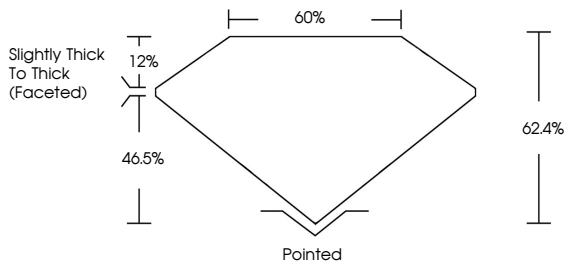

PROPORTIONS