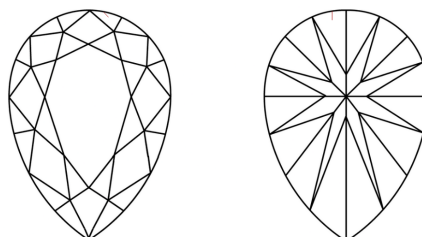

January 29, 2025
IGI Report Number **LG678520088**
Description **LABORATORY GROWN DIAMOND**
Shape and Cutting Style **PEAR BRILLIANT**
Measurements **15.89 X 9.76 X 5.77 MM**

GRADING RESULTS

Carat Weight **5.09 CARATS**
Color Grade **E**
Clarity Grade **VS 1**

PROPORTIONS

Sample Image Used

CLARITY CHARACTERISTICS

KEY TO SYMBOLS

Red symbols indicate internal characteristics.
Green symbols indicate external characteristics.

COLOR

D E F G H I J Faint Very Light Light