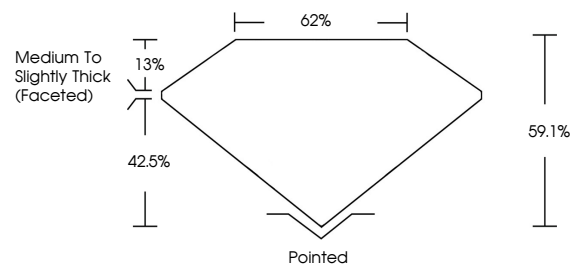

ELECTRONIC COPY

LG678520088
Report verification at igi.org

January 29, 2025
IGI Report Number **LG678520088**
Description **LABORATORY GROWN DIAMOND**
Shape and Cutting Style **PEAR BRILLIANT**
Measurements **15.89 X 9.76 X 5.77 MM**

January 29, 2025
IGI Report No LG678520088
PEAR BRILLIANT
5.09 CARATS
E
15.89 X 9.76 X 5.77 MM
Carat Weight
Color Grade
Clarity Grade
Depth
Table
Girdle
Medium to Slightly Thick (Faceted)
Culet
Polish
Symmetry
Fluorescence
Inscription(s)
VS 1
EXCELLENT
EXCELLENT
NONE
IGI LG678520088
Pointed
EXCELLENT
EXCELLENT
NONE
Comments: This Laboratory Grown Diamond was created by Chemical Vapor Deposition (CVD) growth process. Type IIa

January 29, 2025
IGI Report Number **LG678520088**
Description **LABORATORY GROWN DIAMOND**
Shape and Cutting Style **PEAR BRILLIANT**
Measurements **15.89 X 9.76 X 5.77 MM**

GRADING RESULTS

Carat Weight **5.09 CARATS**
Color Grade **E**
Clarity Grade **VS 1**

PROPORTIONS

Sample Image Used

CLARITY CHARACTERISTICS

KEY TO SYMBOLS

Red symbols indicate internal characteristics.
Green symbols indicate external characteristics.

COLOR

D E F G H I J Faint Very Light Light