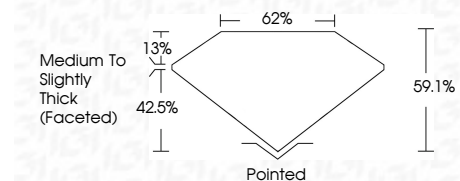

ELECTRONIC COPY

LG678520088
Report verification at igi.org

January 29, 2025
IGI Report Number **LG678520088**
Description **LABORATORY GROWN DIAMOND**
Shape and Cutting Style **PEAR BRILLIANT**
Measurements **15.89 X 9.76 X 5.77 MM**

GRADING RESULTS

Carat Weight **5.09 CARATS**
Color Grade **E**
Clarity Grade **VS 1**

ADDITIONAL GRADING INFORMATION

Polish **EXCELLENT**
Symmetry **EXCELLENT**
Fluorescence **NONE**
Inscription(s) **IGI LG678520088**
Comments: This Laboratory Grown Diamond was created by Chemical Vapor Deposition (CVD) growth process. Type IIa

January 29, 2025
IGI Report No LG678520088
PEAR BRILLIANT
5.09 CARATS
E
15.89 X 9.76 X 5.77 MM
Carat Weight
Color Grade
Clarity Grade
Depth
Table
Girdle
Medium to Slightly Thick (Faceted)
Culet
Polish
Symmetry
Fluorescence
Inscription(s)
VS 1
EXCELLENT
EXCELLENT
NONE
IGI LG678520088
Pointed
EXCELLENT
EXCELLENT
NONE
Comments: This Laboratory Grown Diamond was created by Chemical Vapor Deposition (CVD) growth process. Type IIa

January 29, 2025
IGI Report Number **LG678520088**
Description **LABORATORY GROWN DIAMOND**
Shape and Cutting Style **PEAR BRILLIANT**
Measurements **15.89 X 9.76 X 5.77 MM**

GRADING RESULTS

Carat Weight **5.09 CARATS**
Color Grade **E**
Clarity Grade **VS 1**