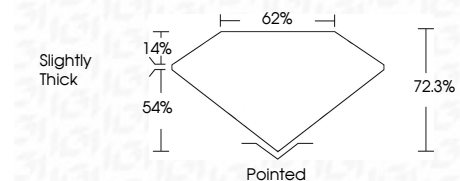

ELECTRONIC COPY

LG678508708
Report verification at igi.org

January 31, 2025
IGI Report Number **LG678508708**
Description **LABORATORY GROWN DIAMOND**
Shape and Cutting Style **CUT CORNERED
RECTANGULAR MODIFIED
BRILLIANT**
Measurements **6.66 X 4.77 X 3.45 MM**

GRADING RESULTS

Carat Weight **1.02 CARAT**
Color Grade **FANCY VIVID YELLOW**
Clarity Grade **VVS 2**

ADDITIONAL GRADING INFORMATION

Polish **EXCELLENT**
Symmetry **EXCELLENT**
Fluorescence **NONE**
Inscription(s) **(IGI) LG678508708**
Comments: This Laboratory Grown Diamond was created by Chemical Vapor Deposition (CVD) growth process.

January 31, 2025
IGI Report No **LG678508708**
CUT CORNERED RECT. MODIFIED BRILLIANT
Carat Weight **1.02 CARAT**
Color Grade **FANCY VIVID YELLOW**
Clarity Grade **VVS 2**
Depth **72.3%**
Table **14%**
Girdle **54%**
Slightly Thick
Pointed
Polish **EXCELLENT**
Symmetry **EXCELLENT**
Fluorescence **NONE**
Inscription(s) **(IGI) LG678508708**
Comments: This Laboratory Grown Diamond was created by Chemical Vapor Deposition (CVD) growth process.

GRADING RESULTS

Carat Weight **1.02 CARAT**
Color Grade **FANCY VIVID YELLOW**
Clarity Grade **VVS 2**

ADDITIONAL GRADING INFORMATION

Polish **EXCELLENT**
Symmetry **EXCELLENT**
Fluorescence **NONE**
Inscription(s) **(IGI) LG678508708**