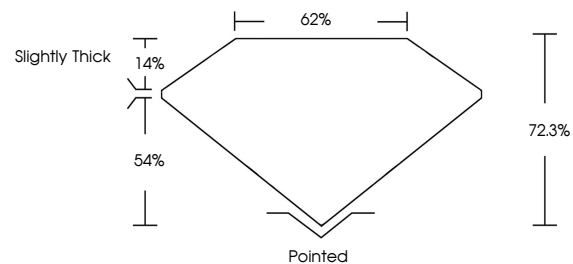

January 31, 2025
IGI Report No **LG678508708**
CUT CORNERED RECT. MODIFIED BRILLIANT
Carat Weight **1.02 CARAT**
Color Grade **FANCY VIVID YELLOW**
Clarity Grade **VVS 2**
Depth **72.3%**
Table **14%**
Girdle **54%**
Slightly Thick
Pointed
Polish **EXCELLENT**
Symmetry **EXCELLENT**
Fluorescence **NONE**
Inscription(s) **(IGI) LG678508708**
Comments: This Laboratory Grown Diamond was created by Chemical Vapor Deposition (CVD) growth process.

GRADING RESULTS

Carat Weight **1.02 CARAT**
Color Grade **FANCY VIVID YELLOW**
Clarity Grade **VVS 2**

ADDITIONAL GRADING INFORMATION

Polish **EXCELLENT**
Symmetry **EXCELLENT**
Fluorescence **NONE**
Inscription(s) **(IGI) LG678508708**

Comments: This Laboratory Grown Diamond was created by Chemical Vapor Deposition (CVD) growth process.

PROPORTIONS

CLARITY CHARACTERISTICS

KEY TO SYMBOLS

Red symbols indicate internal characteristics.
Green symbols indicate external characteristics.