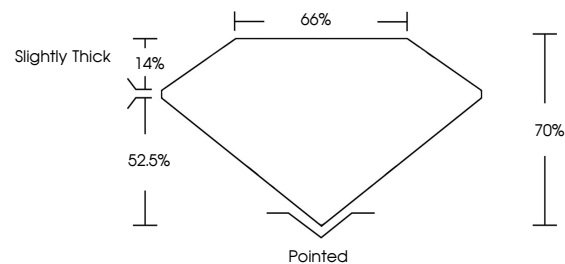

ELECTRONIC COPY

LG678508592
Report verification at igi.org

January 31, 2025
IGI Report Number **LG678508592**
Description **LABORATORY GROWN DIAMOND**
Shape and Cutting Style **CUT CORNERED
RECTANGULAR MODIFIED
BRILLIANT**
Measurements **7.83 X 5.53 X 3.87 MM**
GRADING RESULTS
Carat Weight **1.56 CARAT**
Color Grade **FANCY VIVID YELLOW**
Clarity Grade **VS 2**

LABORATORY GROWN DIAMOND REPORT

January 31, 2025
IGI Report Number **LG678508592**
Description **LABORATORY GROWN DIAMOND**
Shape and Cutting Style **CUT CORNERED RECTANGULAR
MODIFIED BRILLIANT**
Measurements **7.83 X 5.53 X 3.87 MM**

GRADING RESULTS

Carat Weight **1.56 CARAT**
Color Grade **FANCY VIVID YELLOW**
Clarity Grade **VS 2**

ADDITIONAL GRADING INFORMATION

Polish **EXCELLENT**
Symmetry **EXCELLENT**
Fluorescence **NONE**
Inscription(s) **IGI LG678508592**

Comments: This Laboratory Grown Diamond was created by Chemical Vapor Deposition (CVD) growth process.

PROPORTIONS

Sample Image Used

CLARITY CHARACTERISTICS

KEY TO SYMBOLS

Red symbols indicate internal characteristics.
Green symbols indicate external characteristics.