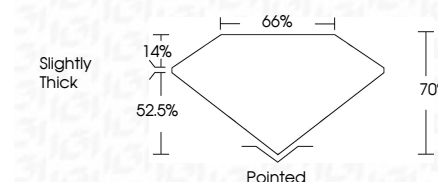

ELECTRONIC COPY

LG678508592
Report verification at igi.org

January 31, 2025
IGI Report Number **LG678508592**
Description **LABORATORY GROWN DIAMOND**
Shape and Cutting Style **CUT CORNERED
RECTANGULAR MODIFIED
BRILLIANT**
Measurements **7.83 X 5.53 X 3.87 MM**
GRADING RESULTS
Carat Weight **1.56 CARAT**
Color Grade **FANCY VIVID YELLOW**
Clarity Grade **VS 2**

GRADING RESULTS

Carat Weight **1.56 CARAT**
Color Grade **FANCY VIVID YELLOW**
Clarity Grade **VS 2**

ADDITIONAL GRADING INFORMATION

Polish **EXCELLENT**
Symmetry **EXCELLENT**
Fluorescence **NONE**
Inscription(s) **IGI LG678508592**

Comments: This Laboratory Grown Diamond was created by Chemical Vapor Deposition (CVD) growth process.

PROPORTIONS

Sample Image Used

CLARITY CHARACTERISTICS

KEY TO SYMBOLS

Red symbols indicate internal characteristics.
Green symbols indicate external characteristics.

COLOR

D E F G H I J Faint Very Light Light

CLARITY

IF	VS ¹⁻²	VS ¹⁻²	SI ¹⁻²	I ¹⁻³
Internally Flawless	Very Very Slightly Included	Very Slightly Included	Slightly Included	Included

ADDITIONAL GRADING INFORMATION