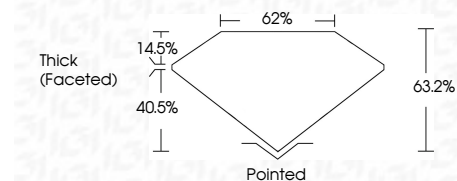

ELECTRONIC COPY

LG678508561
Report verification at igi.org

January 31, 2025
IGI Report Number **LG678508561**
Description **LABORATORY GROWN DIAMOND**
Shape and Cutting Style **CUSHION MODIFIED BRILLIANT**
Measurements **7.85 X 6.65 X 4.20 MM**
GRADING RESULTS
Carat Weight **2.03 CARATS**
Color Grade **FANCY INTENSE YELLOW**
Clarity Grade **VVS 2**

GRADING RESULTS

Carat Weight **2.03 CARATS**
Color Grade **FANCY INTENSE YELLOW**
Clarity Grade **VVS 2**

ADDITIONAL GRADING INFORMATION

Polish **EXCELLENT**
Symmetry **EXCELLENT**
Fluorescence **NONE**
Inscription(s) **IGI LG678508561**

Comments: This Laboratory Grown Diamond was created by Chemical Vapor Deposition (CVD) growth process.

PROPORTIONS

Sample Image Used

CLARITY CHARACTERISTICS

KEY TO SYMBOLS

Red symbols indicate internal characteristics.
Green symbols indicate external characteristics.

COLOR

D E F G H I J Faint Very Light Light

CLARITY

IF	WS ¹⁻²	VS ¹⁻²	SI ¹⁻²	I ¹⁻³
Internally Flawless	Very Very Slightly Included	Very Slightly Included	Slightly Included	Included

ADDITIONAL GRADING INFORMATION