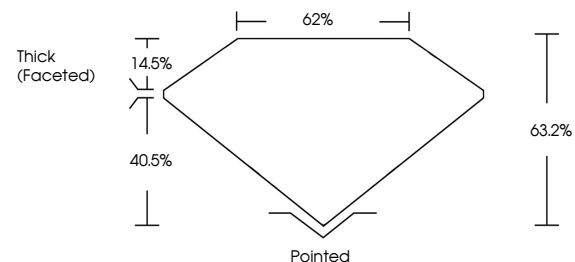

ELECTRONIC COPY

LG678508561
Report verification at igi.org

January 31, 2025
IGI Report Number **LG678508561**
Description **LABORATORY GROWN DIAMOND**
Shape and Cutting Style **CUSHION MODIFIED BRILLIANT**
Measurements **7.85 X 6.65 X 4.20 MM**
GRADING RESULTS
Carat Weight **2.03 CARATS**
Color Grade **FANCY INTENSE YELLOW**
Clarity Grade **VVS 2**

LABORATORY GROWN DIAMOND REPORT

January 31, 2025
IGI Report Number **LG678508561**
Description **LABORATORY GROWN DIAMOND**
Shape and Cutting Style **CUSHION MODIFIED BRILLIANT**
Measurements **7.85 X 6.65 X 4.20 MM**

GRADING RESULTS

Carat Weight **2.03 CARATS**
Color Grade **FANCY INTENSE YELLOW**
Clarity Grade **VVS 2**

ADDITIONAL GRADING INFORMATION

Polish **EXCELLENT**
Symmetry **EXCELLENT**
Fluorescence **NONE**
Inscription(s) **IGI LG678508561**

Comments: This Laboratory Grown Diamond was created by Chemical Vapor Deposition (CVD) growth process.

PROPORTIONS

Sample Image Used

CLARITY CHARACTERISTICS

KEY TO SYMBOLS

Red symbols indicate internal characteristics.
Green symbols indicate external characteristics.