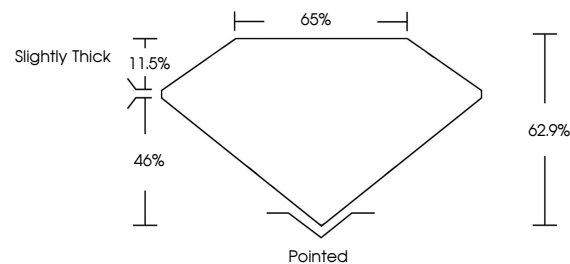

January 23, 2025
IGI Report No **LG677539411**
CUT CORNERED RECT. MODIFIED BRILLIANT
Carat Weight **1.51 CARAT**
Color Grade **FANCY INTENSE YELLOW**
Clarity Grade **VS 2**
Depth **62.9%**
Table **46%**
Girdle **Slightly Thick**
Culet **Pointed**
Polish **EXCELLENT**
Symmetry **EXCELLENT**
Fluorescence **NONE**
Inscription(s) **(IGI) LG677539411**
Comments: This Laboratory Grown Diamond was created by Chemical Vapor Deposition (CVD) growth process.

GRADING RESULTS

Carat Weight **1.51 CARAT**
Color Grade **FANCY INTENSE YELLOW**
Clarity Grade **VS 2**

ADDITIONAL GRADING INFORMATION

Polish **EXCELLENT**
Symmetry **EXCELLENT**
Fluorescence **NONE**
Inscription(s) **(IGI) LG677539411**

Comments: This Laboratory Grown Diamond was created by Chemical Vapor Deposition (CVD) growth process.

PROPORTIONS

CLARITY CHARACTERISTICS

KEY TO SYMBOLS

Red symbols indicate internal characteristics.
Green symbols indicate external characteristics.