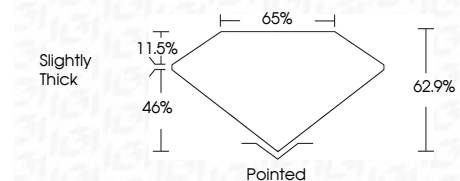

ELECTRONIC COPY

LG677539411
Report verification at igi.org

January 23, 2025
IGI Report Number **LG677539411**
Description **LABORATORY GROWN DIAMOND**
Shape and Cutting Style **CUT CORNERED
RECTANGULAR MODIFIED
BRILLIANT**
Measurements **8.50 X 5.74 X 3.61 MM**

GRADING RESULTS

Carat Weight **1.51 CARAT**
Color Grade **FANCY INTENSE YELLOW**
Clarity Grade **VS 2**

ADDITIONAL GRADING INFORMATION

Polish **EXCELLENT**
Symmetry **EXCELLENT**
Fluorescence **NONE**
Inscription(s) **(IGI) LG677539411**
Comments: This Laboratory Grown Diamond was created by Chemical Vapor Deposition (CVD) growth process.

January 23, 2025
IGI Report No **LG677539411**
CUT CORNERED RECT. MODIFIED BRILLIANT
Carat Weight **1.51 CARAT**
Color Grade **FANCY INTENSE YELLOW**
Clarity Grade **VS 2**
Depth **62.9%**
Table **46%**
Girdle **Slightly Thick**
Culet **Pointed**
Polish **EXCELLENT**
Symmetry **EXCELLENT**
Fluorescence **NONE**
Inscription(s) **(IGI) LG677539411**
Comments: This Laboratory Grown Diamond was created by Chemical Vapor Deposition (CVD) growth process.

GRADING RESULTS

Carat Weight **1.51 CARAT**
Color Grade **FANCY INTENSE YELLOW**
Clarity Grade **VS 2**

ADDITIONAL GRADING INFORMATION

Polish **EXCELLENT**
Symmetry **EXCELLENT**
Fluorescence **NONE**
Inscription(s) **(IGI) LG677539411**