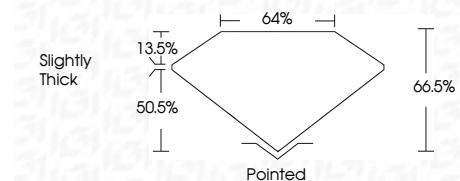

ELECTRONIC COPY

LG677517188
Report verification at igi.org

February 18, 2025
IGI Report Number **LG677517188**
Description **LABORATORY GROWN DIAMOND**
Shape and Cutting Style **SQUARE EMERALD CUT**
Measurements **6.92 X 6.89 X 4.58 MM**

GRADING RESULTS
Carat Weight **2.04 CARATS**
Color Grade **E**
Clarity Grade **VVS 1**

ADDITIONAL GRADING INFORMATION
Polish **EXCELLENT**
Symmetry **EXCELLENT**
Fluorescence **NONE**
Inscription(s) **IGI LG677517188**
Comments: This Laboratory Grown Diamond was created by Chemical Vapor Deposition (CVD) growth process. Type IIa

February 18, 2025
IGI Report No **LG677517188**
SQUARE EMERALD CUT
6.92 X 6.89 X 4.58 MM
Carat Weight **2.04 CARATS**
Color Grade **E**
Clarity Grade **VVS 1**
Depth **66.5%**
Table **50.5%**
Girdle **Slightly Thick**
Culet **Pointed**
Polish **EXCELLENT**
Symmetry **EXCELLENT**
Fluorescence **NONE**
Inscription(s) **IGI LG677517188**
Comments: This Laboratory Grown Diamond was created by Chemical Vapor Deposition (CVD) growth process. Type IIa

LABORATORY GROWN DIAMOND REPORT

February 18, 2025
IGI Report Number **LG677517188**
Description **LABORATORY GROWN DIAMOND**
Shape and Cutting Style **SQUARE EMERALD CUT**
Measurements **6.92 X 6.89 X 4.58 MM**