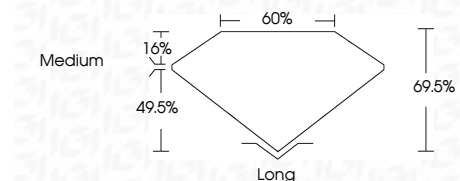

ELECTRONIC COPY

LG674527393
Report verification at igi.org

January 24, 2025
IGI Report Number **LG674527393**
Description **LABORATORY GROWN DIAMOND**
Shape and Cutting Style **EMERALD CUT**
Measurements **7.92 X 5.44 X 3.78 MM**

GRADING RESULTS

Carat Weight **1.60 CARAT**
Color Grade **E**
Clarity Grade **VS 1**

ADDITIONAL GRADING INFORMATION

Polish **EXCELLENT**
Symmetry **EXCELLENT**
Fluorescence **NONE**
Inscription(s) **(IGI) LG674527393**
Comments: This Laboratory Grown Diamond was created by Chemical Vapor Deposition (CVD) growth process. Type IIa. Indications of post-growth treatment.

January 24, 2025
IGI Report No LG674527393
EMERALD CUT
7.92 X 5.44 X 3.78 MM
1.60 CARAT
Color Grade **E**
Clarity Grade **VS 1**
Depth **49.5%**
Table **1.6%**
Girdle **Medium**
Culet **Long**
Polish **EXCELLENT**
Symmetry **EXCELLENT**
Fluorescence **NONE**
Inscription(s) **(IGI) LG674527393**
Comments: This Laboratory Grown Diamond was created by Chemical Vapor Deposition (CVD) growth process. Type IIa. Indications of post-growth treatment.

LABORATORY GROWN DIAMOND REPORT

January 24, 2025
IGI Report Number **LG674527393**
Description **LABORATORY GROWN DIAMOND**
Shape and Cutting Style **EMERALD CUT**
Measurements **7.92 X 5.44 X 3.78 MM**