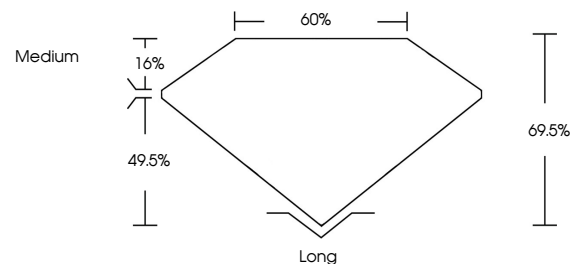

PROPORTIONS