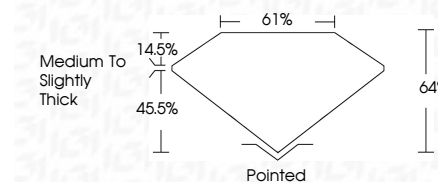

ELECTRONIC COPY

LG671493510
Report verification at igi.org

January 4, 2025
IGI Report Number **LG671493510**
Description **LABORATORY GROWN DIAMOND**

Shape and Cutting Style **CUT CORNERED
RECTANGULAR MODIFIED
BRILLIANT**

Measurements **7.44 X 5.25 X 3.36 MM**

GRADING RESULTS

Carat Weight **1.13 CARAT**
Color Grade **E**
Clarity Grade **VS 1**

ADDITIONAL GRADING INFORMATION

Polish **EXCELLENT**
Symmetry **EXCELLENT**
Fluorescence **NONE**
Inscription(s) **IGI LG671493510**
Comments: This Laboratory Grown Diamond was created by Chemical Vapor Deposition (CVD) growth process. Type IIa

January 4, 2025
IGI Report No **LG671493510**
CUT CORNERED RECT. MODIFIED BRILLIANT
7.44 X 5.25 X 3.36 MM
Carat Weight **1.13 CARAT**
Color Grade **E**
Clarity Grade **VS 1**
Depth **64%**
Table **61%**
Girdle **Medium to Slightly Thick**
Culet **Pointed**
Polish **EXCELLENT**
Symmetry **EXCELLENT**
Fluorescence **NONE**
Inscription(s) **IGI LG671493510**
Comments: This Laboratory Grown Diamond was created by Chemical Vapor Deposition (CVD) growth process. Type IIa

LABORATORY GROWN DIAMOND REPORT

January 4, 2025
IGI Report Number **LG671493510**
Description **LABORATORY GROWN DIAMOND**
Shape and Cutting Style **CUT CORNERED RECTANGULAR
MODIFIED BRILLIANT**
Measurements **7.44 X 5.25 X 3.36 MM**