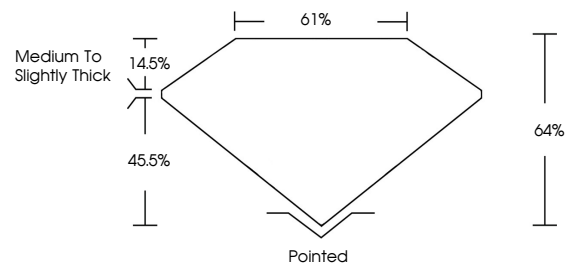

Measurements **7.44 X 5.25 X 3.36 MM**

GRADING RESULTS

Carat Weight **1.13 CARAT**
Color Grade **E**
Clarity Grade **VS 1**

ADDITIONAL GRADING INFORMATION

Polish **EXCELLENT**
Symmetry **EXCELLENT**
Fluorescence **NONE**
Inscription(s) **IGI LG671493510**
Comments: This Laboratory Grown Diamond was created by Chemical Vapor Deposition (CVD) growth process. Type IIa

January 4, 2025
IGI Report No **LG671493510**
CUT CORNERED RECT. MODIFIED BRILLIANT
7.44 X 5.25 X 3.36 MM
Carat Weight **1.13 CARAT**
Color Grade **E**
Clarity Grade **VS 1**
Depth **64%**
Table **61%**
Girdle **Medium to Slightly Thick**
Culet **Pointed**
Polish **EXCELLENT**
Symmetry **EXCELLENT**
Fluorescence **NONE**
Inscription(s) **IGI LG671493510**
Comments: This Laboratory Grown Diamond was created by Chemical Vapor Deposition (CVD) growth process. Type IIa

GRADING RESULTS

Carat Weight **1.13 CARAT**
Color Grade **E**
Clarity Grade **VS 1**

ADDITIONAL GRADING INFORMATION

Polish **EXCELLENT**
Symmetry **EXCELLENT**
Fluorescence **NONE**
Inscription(s) **IGI LG671493510**

Comments: This Laboratory Grown Diamond was created by Chemical Vapor Deposition (CVD) growth process. Type IIa

PROPORTIONS

Sample Image Used

CLARITY CHARACTERISTICS

KEY TO SYMBOLS

Red symbols indicate internal characteristics.
Green symbols indicate external characteristics.