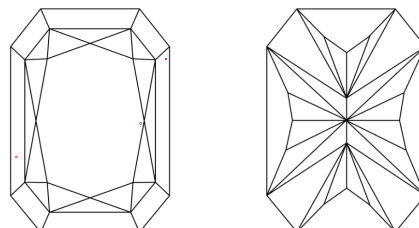

CLARITY CHARACTERISTICS

KEY TO SYMBOLS

Red symbols indicate internal characteristics.
Green symbols indicate external characteristics.

COLOR

D E F G H I J Faint Very Light Light

CLARITY

IF	VS¹⁻²	VS¹⁻²	SI¹⁻²	I¹⁻³
Internally Flawless	Very Very Slightly Included	Very Slightly Included	Slightly Included	Included