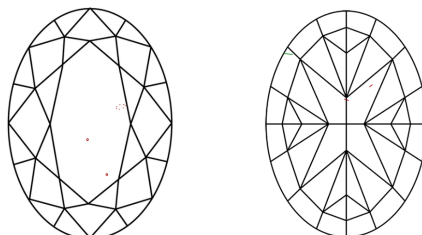

January 2, 2025
IGI Report Number **LG671488459**
Description **LABORATORY GROWN DIAMOND**
Shape and Cutting Style **OVAL MODIFIED BRILLIANT**
Measurements **14.55 X 10.24 X 7.12 MM**

GRADING RESULTS

Carat Weight **8.36 CARATS**
Color Grade **FANCY VIVID YELLOW**
Clarity Grade **VS 1**

PROPORTIONS

CLARITY CHARACTERISTICS

KEY TO SYMBOLS

Red symbols indicate internal characteristics.
Green symbols indicate external characteristics.

Sample Image Used

COLOR

D E F G H I J Faint Very Light Light