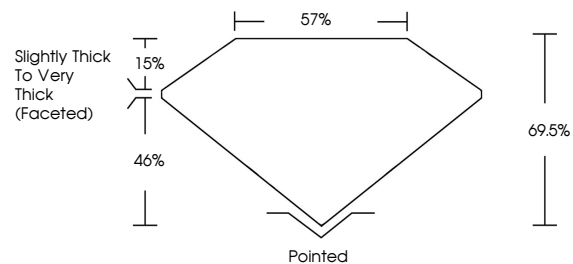

January 2, 2025
IGI Report No LG671488459
OVAL MODIFIED BRILLIANT
14.55 X 10.24 X 7.12 MM
8.36 CARATS
FANCY VIVID YELLOW
VS 1
69.5%
57%
Slightly Thick To Very Thick (Faceted)
Pointed
Polish VERY GOOD
Symmetry VERY GOOD
Fluorescence NONE
Inscription(s) IGI LG671488459
Comments: This Laboratory Grown Diamond was created by Chemical Vapor Deposition (CVD) growth process.

January 2, 2025
IGI Report Number **LG671488459**
Description **LABORATORY GROWN DIAMOND**
Shape and Cutting Style **OVAL MODIFIED BRILLIANT**
Measurements **14.55 X 10.24 X 7.12 MM**

GRADING RESULTS

Carat Weight **8.36 CARATS**
Color Grade **FANCY VIVID YELLOW**
Clarity Grade **VS 1**

PROPORTIONS

CLARITY CHARACTERISTICS

KEY TO SYMBOLS

Red symbols indicate internal characteristics.
Green symbols indicate external characteristics.

Sample Image Used

COLOR

D E F G H I J Faint Very Light Light