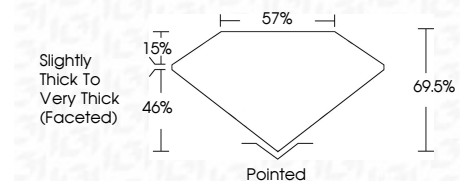

ELECTRONIC COPY

LG671488459
Report verification at igi.org

January 2, 2025
IGI Report Number **LG671488459**
Description **LABORATORY GROWN DIAMOND**
Shape and Cutting Style **OVAL MODIFIED BRILLIANT**
Measurements **14.55 X 10.24 X 7.12 MM**

GRADING RESULTS

Carat Weight **8.36 CARATS**
Color Grade **FANCY VIVID YELLOW**
Clarity Grade **VS 1**

ADDITIONAL GRADING INFORMATION

Polish **VERY GOOD**
Symmetry **VERY GOOD**
Fluorescence **NONE**
Inscription(s) **IGI LG671488459**
Comments: This Laboratory Grown Diamond was created by Chemical Vapor Deposition (CVD) growth process.

January 2, 2025
IGI Report No LG671488459
OVAL MODIFIED BRILLIANT
14.55 X 10.24 X 7.12 MM
8.36 CARATS
FANCY VIVID YELLOW
VS 1
69.5%
57%
Slightly Thick To Very Thick (Faceted)
Pointed
Polish VERY GOOD
Symmetry VERY GOOD
Fluorescence NONE
Inscription(s) IGI LG671488459
Comments: This Laboratory Grown Diamond was created by Chemical Vapor Deposition (CVD) growth process.

January 2, 2025
IGI Report Number **LG671488459**
Description **LABORATORY GROWN DIAMOND**
Shape and Cutting Style **OVAL MODIFIED BRILLIANT**
Measurements **14.55 X 10.24 X 7.12 MM**

GRADING RESULTS

Carat Weight **8.36 CARATS**
Color Grade **FANCY VIVID YELLOW**
Clarity Grade **VS 1**