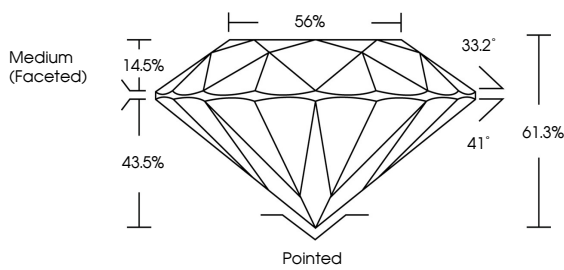

PROPORTIONS

COLOR

D	E	F	G	H	I	J	Faint	Very Light	Light

CLARITY

IF	VS¹⁻²	VS¹⁻²	SI¹⁻²	I¹⁻³
Internally Flawless	Very Very Slightly Included	Very Slightly Included	Slightly Included	Included