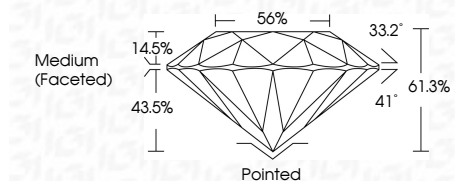

**ELECTRONIC COPY**

LG671441501  
Report verification at igi.org

December 28, 2024  
IGI Report Number **LG671441501**  
Description **LABORATORY GROWN DIAMOND**  
Shape and Cutting Style **ROUND BRILLIANT**  
Measurements **7.12 - 7.16 X 4.38 MM**

**GRADING RESULTS**  
Carat Weight **1.36 CARAT**  
Color Grade **F**  
Clarity Grade **VS 1**  
Cut Grade **IDEAL**

**ADDITIONAL GRADING INFORMATION**  
Polish **EXCELLENT**  
Symmetry **EXCELLENT**  
Fluorescence **NONE**  
Inscription(s) **IGI LG671441501**  
Comments: This Laboratory Grown Diamond was created by Chemical Vapor Deposition (CVD) growth process. Type IIa

December 28, 2024  
IGI Report No LG671441501  
**ROUND BRILLIANT**  
7.12 - 7.16 X 4.38 MM  
1.36 CARAT  
Color Grade **F**  
Clarity Grade **VS 1**  
Cut Grade **IDEAL**  
Depth **61.3%**  
Table **56%**  
Girdle **Medium (Faceted)**  
Culet **Pointed**  
Polish **EXCELLENT**  
Symmetry **EXCELLENT**  
Fluorescence **NONE**  
Inscriptions(s) **IGI LG671441501**  
Comments: This Laboratory Grown Diamond was created by Chemical Vapor Deposition (CVD) growth process. Type IIa

December 28, 2024  
IGI Report Number **LG671441501**  
Description **LABORATORY GROWN DIAMOND**  
Shape and Cutting Style **ROUND BRILLIANT**  
Measurements **7.12 - 7.16 X 4.38 MM**  
**GRADING RESULTS**  
Carat Weight **1.36 CARAT**  
Color Grade **F**  
Clarity Grade **VS 1**  
Cut Grade **IDEAL**