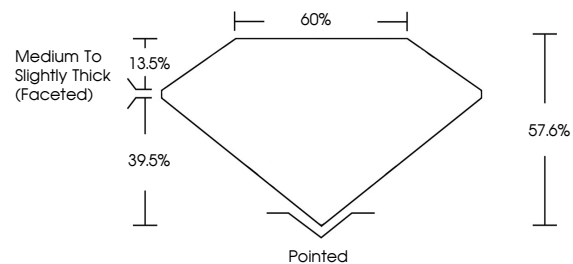

ELECTRONIC COPY

LG671438947
Report verification at igi.org

January 4, 2025
IGI Report Number **LG671438947**
Description **LABORATORY GROWN DIAMOND**
Shape and Cutting Style **HEART BRILLIANT**
Measurements **6.33 X 7.06 X 4.07 MM**
GRADING RESULTS
Carat Weight **1.08 CARAT**
Color Grade **FANCY VIVID YELLOW**
Clarity Grade **VVS 2**

GRADING RESULTS

Carat Weight **1.08 CARAT**
Color Grade **FANCY VIVID YELLOW**
Clarity Grade **VVS 2**

ADDITIONAL GRADING INFORMATION

Polish **EXCELLENT**
Symmetry **EXCELLENT**
Fluorescence **NONE**
Inscription(s) **IGI LG671438947**

Comments: This Laboratory Grown Diamond was created by Chemical Vapor Deposition (CVD) growth process.

PROPORTIONS

Sample Image Used

CLARITY CHARACTERISTICS

KEY TO SYMBOLS

Red symbols indicate internal characteristics.
Green symbols indicate external characteristics.