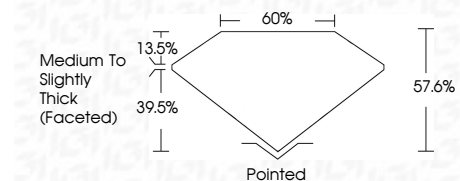

GRADING RESULTS

Carat Weight **1.08 CARAT**
Color Grade **FANCY VIVID YELLOW**
Clarity Grade **VVS 2**

ADDITIONAL GRADING INFORMATION

Polish **EXCELLENT**
Symmetry **EXCELLENT**
Fluorescence **NONE**
Inscription(s) **IGI LG671438947**

Comments: This Laboratory Grown Diamond was created by Chemical Vapor Deposition (CVD) growth process.

PROPORTIONS

Sample Image Used

CLARITY CHARACTERISTICS

KEY TO SYMBOLS

Red symbols indicate internal characteristics.
Green symbols indicate external characteristics.

COLOR

D E F G H I J Faint Very Light Light

CLARITY

IF	VS ¹⁻²	VVS ¹⁻²	S ¹⁻²	I ¹⁻³
Internally Flawless	Very Very Slightly Included	Very Slightly Included	Slightly Included	Included

ADDITIONAL GRADING INFORMATION