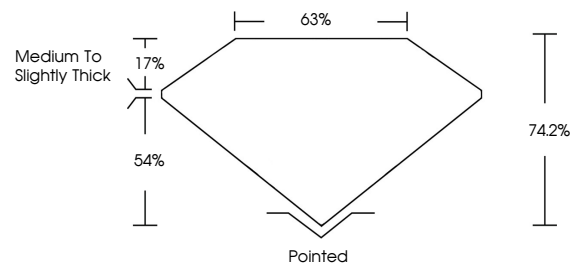

January 3, 2025
IGI Report No **LG671433058**
CUT CORNERED RECT. MODIFIED BRILLIANT
Carat Weight **1.05 CARAT**
Color Grade **FANCY VIVID YELLOW**
Clarity Grade **VVS 2**
Depth **74.2%**
Table **63%**
Girdle **Medium to Slightly Thick**
Culet **Pointed**
Polish **EXCELLENT**
Symmetry **EXCELLENT**
Fluorescence **NONE**
Inscription(s) **IGI LG671433058**
Comments: This Laboratory Grown Diamond was created by Chemical Vapor Deposition (CVD) growth process.

LABORATORY GROWN DIAMOND REPORT

January 3, 2025
IGI Report Number **LG671433058**
Description **LABORATORY GROWN DIAMOND**
Shape and Cutting Style **CUT CORNERED RECTANGULAR MODIFIED BRILLIANT**
Measurements **6.74 X 4.69 X 3.48 MM**

GRADING RESULTS

Carat Weight **1.05 CARAT**
Color Grade **FANCY VIVID YELLOW**
Clarity Grade **VVS 2**

ADDITIONAL GRADING INFORMATION

Polish **EXCELLENT**
Symmetry **EXCELLENT**
Fluorescence **NONE**
Inscription(s) **IGI LG671433058**

Comments: This Laboratory Grown Diamond was created by Chemical Vapor Deposition (CVD) growth process.

PROPORTIONS

CLARITY CHARACTERISTICS

KEY TO SYMBOLS

Red symbols indicate internal characteristics.
Green symbols indicate external characteristics.