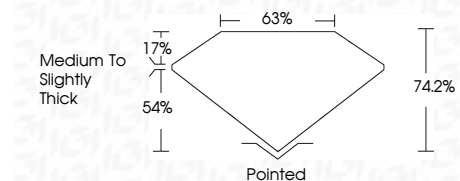

ELECTRONIC COPY

LG671433058
Report verification at igi.org

January 3, 2025
IGI Report Number **LG671433058**
Description **LABORATORY GROWN DIAMOND**
Shape and Cutting Style **CUT CORNERED RECTANGULAR MODIFIED BRILLIANT**
Measurements **6.74 X 4.69 X 3.48 MM**

GRADING RESULTS

Carat Weight **1.05 CARAT**
Color Grade **FANCY VIVID YELLOW**
Clarity Grade **VVS 2**

ADDITIONAL GRADING INFORMATION

Polish **EXCELLENT**
Symmetry **EXCELLENT**
Fluorescence **NONE**
Inscription(s) **IGI LG671433058**
Comments: This Laboratory Grown Diamond was created by Chemical Vapor Deposition (CVD) growth process.

January 3, 2025
IGI Report No **LG671433058**
CUT CORNERED RECT. MODIFIED BRILLIANT
Carat Weight **1.05 CARAT**
Color Grade **FANCY VIVID YELLOW**
Clarity Grade **VVS 2**
Depth **74.2%**
Table **63%**
Girdle **Medium to Slightly Thick**
Culet **Pointed**
Polish **EXCELLENT**
Symmetry **EXCELLENT**
Fluorescence **NONE**
Inscription(s) **IGI LG671433058**
Comments: This Laboratory Grown Diamond was created by Chemical Vapor Deposition (CVD) growth process.

GRADING RESULTS

Carat Weight **1.05 CARAT**
Color Grade **FANCY VIVID YELLOW**
Clarity Grade **VVS 2**

ADDITIONAL GRADING INFORMATION

Polish **EXCELLENT**
Symmetry **EXCELLENT**
Fluorescence **NONE**
Inscription(s) **IGI LG671433058**