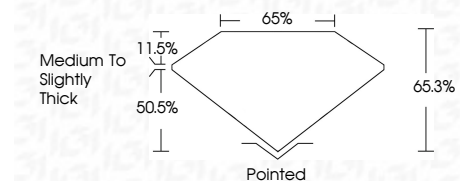

Measurements **9.10 X 6.08 X 3.97 MM**

GRADING RESULTS

Carat Weight **1.90 CARAT**
Color Grade **F**
Clarity Grade **VVS 2**

ADDITIONAL GRADING INFORMATION

Polish **EXCELLENT**
Symmetry **EXCELLENT**
Fluorescence **NONE**
Inscription(s) **IGI LG670482066**
Comments: This Laboratory Grown Diamond was created by Chemical Vapor Deposition (CVD) growth process. Type IIa

December 23, 2024
IGI Report No. LG670482066
CUT CORNERED RECT. MODIFIED BRILLIANT
9.10 X 6.08 X 3.97 MM
Carat Weight **1.90 CARAT**
Color Grade **F**
Clarity Grade **VVS 2**
Depth **11.5%**
Table **50.5%**
Girdle **Medium to Slightly Thick**
Culet **Pointed**
Polish **EXCELLENT**
Symmetry **EXCELLENT**
Fluorescence **NONE**
Inscription(s) **IGI LG670482066**

Comments: This Laboratory Grown Diamond was created by Chemical Vapor Deposition (CVD) growth process. Type IIa

LABORATORY GROWN DIAMOND REPORT

December 23, 2024
IGI Report Number **LG670482066**
Description **LABORATORY GROWN DIAMOND**
Shape and Cutting Style **CUT CORNERED RECTANGULAR
MODIFIED BRILLIANT**
Measurements **9.10 X 6.08 X 3.97 MM**

GRADING RESULTS

Carat Weight **1.90 CARAT**
Color Grade **F**
Clarity Grade **VVS 2**

ADDITIONAL GRADING INFORMATION

Polish **EXCELLENT**
Symmetry **EXCELLENT**
Fluorescence **NONE**
Inscription(s) **IGI LG670482066**