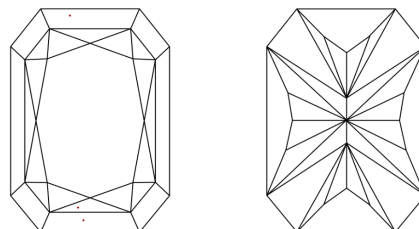

CLARITY CHARACTERISTICS

KEY TO SYMBOLS

Red symbols indicate internal characteristics.
Green symbols indicate external characteristics.