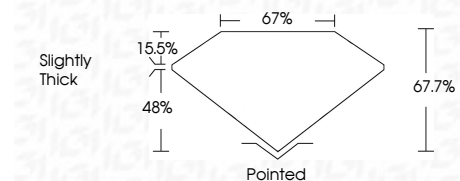

ELECTRONIC COPY

LG669414464
Report verification at igi.org

December 16, 2024
IGI Report Number **LG669414464**
Description **LABORATORY GROWN DIAMOND**
Shape and Cutting Style **CUT CORNERED
RECTANGULAR MODIFIED
BRILLIANT**
Measurements **8.17 X 5.57 X 3.77 MM**

GRADING RESULTS
Carat Weight **1.51 CARAT**
Color Grade **FANCY VIVID PINK**
Clarity Grade **VVS 2**

ADDITIONAL GRADING INFORMATION
Polish **EXCELLENT**
Symmetry **EXCELLENT**
Fluorescence **SLIGHT**
Inscription(s) **IGI LG669414464**
Comments: This Laboratory Grown Diamond was created by Chemical Vapor Deposition (CVD) growth process. Indications of post-growth treatment.

December 16, 2024
IGI Report No LG669414464
CUT CORNERED RECT. MODIFIED BRILLIANT
8.17 X 5.57 X 3.77 MM
1.51 CARAT
FANCY VIVID PINK
VVS 2
67.7%
67%
Slightly Thick
Pointed
EXCELLENT
EXCELLENT
SLIGHT
IGI LG669414464

GRADING RESULTS
Carat Weight **1.51 CARAT**
Color Grade **FANCY VIVID PINK**
Clarity Grade **VVS 2**

ADDITIONAL GRADING INFORMATION
Polish **EXCELLENT**
Symmetry **EXCELLENT**
Fluorescence **SLIGHT**
Inscription(s) **IGI LG669414464**