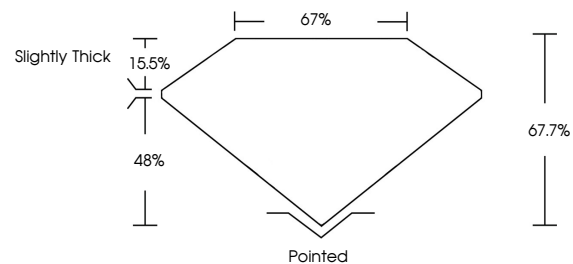

PROPORTIONS