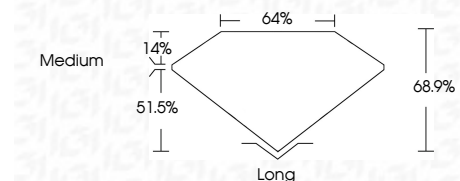

**ELECTRONIC COPY**

LG669414197  
Report verification at igi.org

December 11, 2024

IGI Report Number **LG669414197**

Description **LABORATORY GROWN DIAMOND**

Shape and Cutting Style **EMERALD CUT**

Measurements **7.47 X 5.57 X 3.84 MM**

**GRADING RESULTS**

Carat Weight **1.56 CARAT**

Color Grade **D**

Clarity Grade **VS 1**

Sample Image Used

**ADDITIONAL GRADING INFORMATION**

Polish **EXCELLENT**

Symmetry **EXCELLENT**

Fluorescence **NONE**

Inscription(s) **IGI LG669414197**

Comments: This Laboratory Grown Diamond was created by Chemical Vapor Deposition (CVD) growth process. Type IIa

December 11, 2024	IGI Report No LG669414197	EMERALD CUT	1.56 CARAT	D	VS 1	68.9%	64%	Medium	Long	EXCELLENT	EXCELLENT	NONE	IGI LG669414197
7.47 X 5.57 X 3.84 MM	Carat Weight	Color Grade	Clarity Grade	Table	Girdle	Culet	Polish	Symmetry	Fluorescence	Inscription(s)	Comments: This Laboratory Grown Diamond was created by Chemical Vapor Deposition (CVD) growth process. Type IIa		

December 11, 2024  
IGI Report Number **LG669414197**  
Description **LABORATORY GROWN DIAMOND**  
Shape and Cutting Style **EMERALD CUT**  
Measurements **7.47 X 5.57 X 3.84 MM**

**GRADING RESULTS**

Carat Weight **1.56 CARAT**