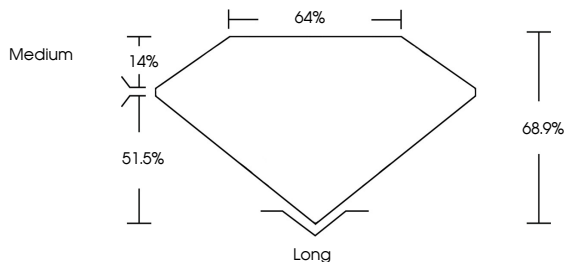

December 11, 2024  
IGI Report Number **LG669414197**  
Description **LABORATORY GROWN DIAMOND**  
Shape and Cutting Style **EMERALD CUT**  
Measurements **7.47 X 5.57 X 3.84 MM**

**GRADING RESULTS**

Carat Weight **1.56 CARAT**

**PROPORTIONS**

**CLARITY CHARACTERISTICS**

**KEY TO SYMBOLS**

Red symbols indicate internal characteristics.  
Green symbols indicate external characteristics.

**COLOR**

D	E	F	G	H	I	J	Faint	Very Light	Light
---	---	---	---	---	---	---	-------	------------	-------

**CLARITY**

IF	VS <sup>1-2</sup>	VS <sup>1-2</sup>	SI <sup>1-2</sup>	I <sup>1-3</sup>
Internally Flawless	Very Very Slightly Included	Very Slightly Included	Slightly Included	Included