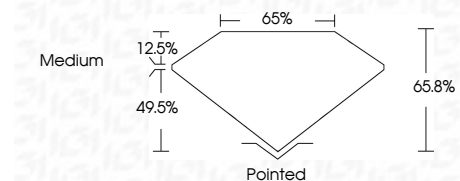

Measurements **8.98 X 6.34 X 4.17 MM**

GRADING RESULTS

Carat Weight **2.09 CARATS**
Color Grade **E**
Clarity Grade **VVS 2**

ADDITIONAL GRADING INFORMATION

Polish **EXCELLENT**
Symmetry **EXCELLENT**
Fluorescence **NONE**
Inscription(s) **IGI LG668442945**
Comments: This Laboratory Grown Diamond was created by Chemical Vapor Deposition (CVD) growth process. Type IIa

December 7, 2024
IGI Report No **LG668442945**
CUT CORNERED RECT. MODIFIED BRILLIANT
8.98 X 6.34 X 4.17 MM
Carat Weight **2.09 CARATS**
Color Grade **E**
Clarity Grade **VVS 2**
Depth **65.8%**
Table **65%**
Girdle **Medium**
Culet **Pointed**
Polish **EXCELLENT**
Symmetry **EXCELLENT**
Fluorescence **NONE**
Inscription(s) **IGI LG668442945**
Comments: This Laboratory Grown Diamond was created by Chemical Vapor Deposition (CVD) growth process. Type IIa

LABORATORY GROWN DIAMOND REPORT

December 7, 2024
IGI Report Number **LG668442945**
Description **LABORATORY GROWN DIAMOND**
Shape and Cutting Style **CUT CORNERED RECTANGULAR
MODIFIED BRILLIANT**
Measurements **8.98 X 6.34 X 4.17 MM**

GRADING RESULTS

Carat Weight **2.09 CARATS**
Color Grade **E**
Clarity Grade **VVS 2**

ADDITIONAL GRADING INFORMATION

Polish **EXCELLENT**
Symmetry **EXCELLENT**
Fluorescence **NONE**
Inscription(s) **IGI LG668442945**