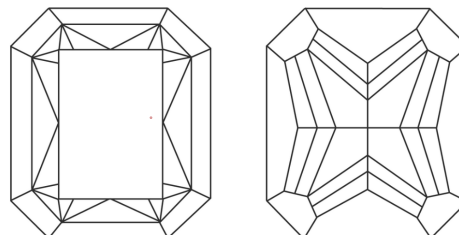

CLARITY CHARACTERISTICS

KEY TO SYMBOLS

Red symbols indicate internal characteristics.
Green symbols indicate external characteristics.