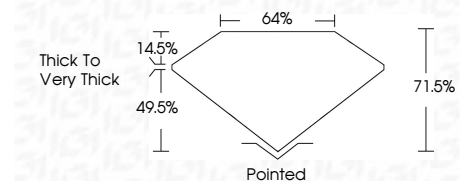

Measurements **7.69 X 5.27 X 3.77 MM**

GRADING RESULTS

Carat Weight **1.50 CARAT**
Color Grade **FANCY INTENSE YELLOW**
Clarity Grade **VVS 2**

ADDITIONAL GRADING INFORMATION

Polish **EXCELLENT**
Symmetry **EXCELLENT**
Fluorescence **NONE**
Inscription(s) **(IGI) LG668442134**

Comments: This Laboratory Grown Diamond was created by Chemical Vapor Deposition (CVD) growth process.

December 20, 2024
IGI Report No **LG668442134**
CUT CORNERED RECT. MODIFIED BRILLIANT
Carat Weight **1.50 CARAT**
Color Grade **FANCY INTENSE YELLOW**
Clarity Grade **VVS 2**
Depth **71.05%**
Table **64%**
Girdle **Thick to Very Thick**
Culet **Pointed**
Polish **EXCELLENT**
Symmetry **EXCELLENT**
Fluorescence **NONE**
Inscription(s) **(IGI) LG668442134**
Comments: This Laboratory Grown Diamond was created by Chemical Vapor Deposition (CVD) growth process.

December 20, 2024
IGI Report Number **LG668442134**
Description **LABORATORY GROWN DIAMOND**
Shape and Cutting Style **CUT CORNERED RECTANGULAR
MODIFIED BRILLIANT**
Measurements **7.69 X 5.27 X 3.77 MM**

GRADING RESULTS

Carat Weight **1.50 CARAT**
Color Grade **FANCY INTENSE YELLOW**
Clarity Grade **VVS 2**

ADDITIONAL GRADING INFORMATION

Polish **EXCELLENT**
Symmetry **EXCELLENT**
Fluorescence **NONE**

Inscription(s) **(IGI) LG668442134**