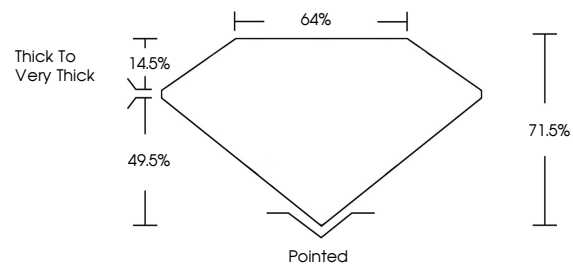

Measurements **7.69 X 5.27 X 3.77 MM**

GRADING RESULTS

Carat Weight **1.50 CARAT**
Color Grade **FANCY INTENSE YELLOW**
Clarity Grade **VVS 2**

ADDITIONAL GRADING INFORMATION

Polish **EXCELLENT**
Symmetry **EXCELLENT**
Fluorescence **NONE**
Inscription(s) **(IGI) LG668442134**

GRADING RESULTS

Carat Weight **1.50 CARAT**
Color Grade **FANCY INTENSE YELLOW**
Clarity Grade **VVS 2**

ADDITIONAL GRADING INFORMATION

Polish **EXCELLENT**
Symmetry **EXCELLENT**
Fluorescence **NONE**

Inscription(s) **(IGI) LG668442134**

Comments: This Laboratory Grown Diamond was created by Chemical Vapor Deposition (CVD) growth process.

PROPORTIONS

CLARITY CHARACTERISTICS

KEY TO SYMBOLS

Red symbols indicate internal characteristics.
Green symbols indicate external characteristics.

Sample Image Used

COLOR

D E F G H I J Faint Very Light Light

CLARITY

IF VS¹⁻² VS¹⁻² SI¹⁻² I¹⁻³

Internally Flawless Very Very Slightly Included Very Slightly Included Slightly Included Included