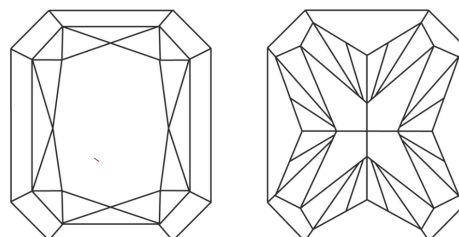

CLARITY CHARACTERISTICS

KEY TO SYMBOLS

Red symbols indicate internal characteristics.
Green symbols indicate external characteristics.

COLOR

D E F G H I J Faint Very Light Light

CLARITY

IF	VS¹⁻²	VS¹⁻²	SI¹⁻²	I¹⁻³
Internally Flawless	Very Very Slightly Included	Very Slightly Included	Slightly Included	Included