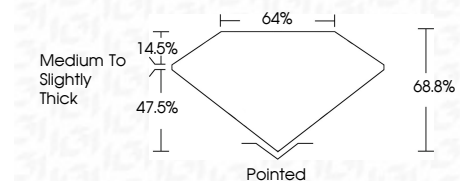

ELECTRONIC COPY

LG667436397
Report verification at igi.org

December 4, 2024
IGI Report Number **LG667436397**
Description **LABORATORY GROWN DIAMOND**
Shape and Cutting Style **CUT CORNERED
RECTANGULAR MODIFIED
BRILLIANT**
Measurements **8.32 X 5.70 X 3.92 MM**

GRADING RESULTS

Carat Weight **1.81 CARAT**
Color Grade **FANCY VIVID PINK**
Clarity Grade **VVS 2**

ADDITIONAL GRADING INFORMATION

Polish **EXCELLENT**
Symmetry **EXCELLENT**
Fluorescence **SLIGHT**
Inscription(s) **IGI LG667436397**
Comments: This Laboratory Grown Diamond was created by Chemical Vapor Deposition (CVD) growth process. Indications of post-growth treatment.

December 4, 2024
IGI Report No LG667436397
CUT CORNERED RECT. MODIFIED BRILLIANT
8.32 X 5.70 X 3.92 MM
1.81 CARAT
FANCY VIVID PINK
VVS 2
68.8%
47.5%
14.5%
Medium to Slightly Thick
Pointed
EXCELLENT
EXCELLENT
SLIGHT
IGI LG667436397

GRADING RESULTS

Carat Weight **1.81 CARAT**
Color Grade **FANCY VIVID PINK**
Clarity Grade **VVS 2**

ADDITIONAL GRADING INFORMATION

Polish **EXCELLENT**
Symmetry **EXCELLENT**
Fluorescence **SLIGHT**
Inscription(s) **IGI LG667436397**