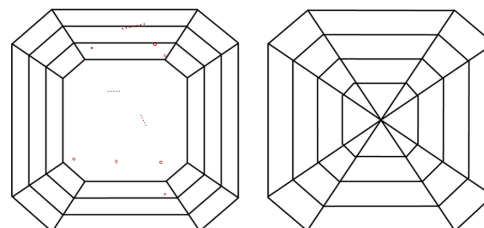

CLARITY CHARACTERISTICS

KEY TO SYMBOLS

Red symbols indicate internal characteristics.
Green symbols indicate external characteristics.

COLOR

D E F G H I J Faint Very Light Light

CLARITY

IF	WS¹⁻²	VS¹⁻²	SI¹⁻²	I¹⁻³
Internally Flawless	Very Very Slightly Included	Very Slightly Included	Slightly Included	Included