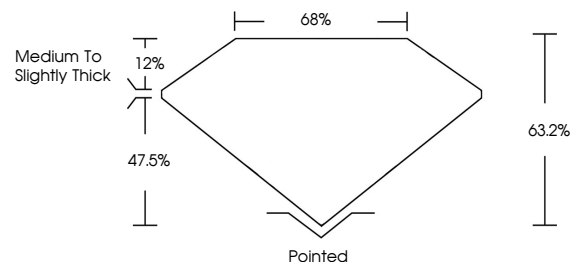

PROPORTIONS