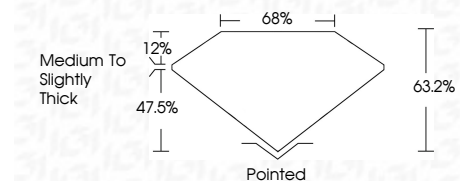

ELECTRONIC COPY

LG666412177
Report verification at igi.org

November 26, 2024
IGI Report Number **LG666412177**
Description **LABORATORY GROWN DIAMOND**
Shape and Cutting Style **SQUARE EMERALD CUT**
Measurements **7.18 X 7.17 X 4.53 MM**

GRADING RESULTS
Carat Weight **2.27 CARATS**
Color Grade **FANCY VIVID BLUE**
Clarity Grade **VS 2**

ADDITIONAL GRADING INFORMATION
Polish **EXCELLENT**
Symmetry **EXCELLENT**
Fluorescence **NONE**
Inscription(s) **IGI LG666412177**
Comments: This Laboratory Grown Diamond was created by Chemical Vapor Deposition (CVD) growth process. Indications of post-growth treatment.

November 26, 2024
IGI Report No **LG666412177**
SQUARE EMERALD CUT
2.27 CARATS
Carat Weight
Color Grade **FANCY VIVID BLUE**
Clarity Grade **VS 2**
Depth **47.5%**
Table **68%**
Girdle **Medium to Slightly Thick**
Culet **Pointed**
Polish **EXCELLENT**
Symmetry **EXCELLENT**
Fluorescence **NONE**
Inscription(s) **IGI LG666412177**

GRADING RESULTS
Carat Weight **2.27 CARATS**
Color Grade **FANCY VIVID BLUE**
Clarity Grade **VS 2**

ADDITIONAL GRADING INFORMATION
Polish **EXCELLENT**
Symmetry **EXCELLENT**
Fluorescence **NONE**
Inscription(s) **IGI LG666412177**