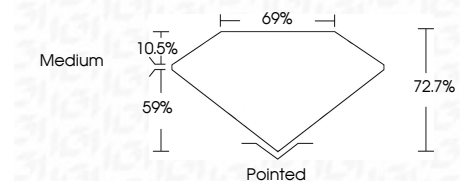

**ELECTRONIC COPY**

LG666406653  
Report verification at igi.org

November 21, 2024  
IGI Report Number **LG666406653**  
Description **LABORATORY GROWN DIAMOND**  
Shape and Cutting Style **PRINCESS CUT**  
Measurements **9.15 X 8.97 X 6.52 MM**

**GRADING RESULTS**

Carat Weight **4.68 CARATS**  
Color Grade **E**  
Clarity Grade **SI 1**

**ADDITIONAL GRADING INFORMATION**

Polish **EXCELLENT**  
Symmetry **EXCELLENT**  
Fluorescence **NONE**  
Inscription(s) **IGI LG666406653**  
Comments: This Laboratory Grown Diamond was created by Chemical Vapor Deposition (CVD) growth process. Type IIa

November 21, 2024  
IGI Report No. **LG666406653**  
**PRINCESS CUT**  
**4.68 CARATS**  
E  
SI 1  
9.15 X 8.97 X 6.52 MM  
Color Grade  
E  
Clarity Grade  
SI 1  
Depth  
59%  
Table  
10.5%  
Girdle  
Medium  
Pointed  
EXCELLENT  
EXCELLENT  
NONE  
IGI LG666406653  
Comments: This Laboratory Grown Diamond was created by Chemical Vapor Deposition (CVD) growth process. Type IIa

**GRADING RESULTS**

Carat Weight **4.68 CARATS**  
Color Grade **E**  
Clarity Grade **SI 1**

**ADDITIONAL GRADING INFORMATION**

Polish **EXCELLENT**  
Symmetry **EXCELLENT**  
Fluorescence **NONE**  
Inscription(s) **IGI LG666406653**