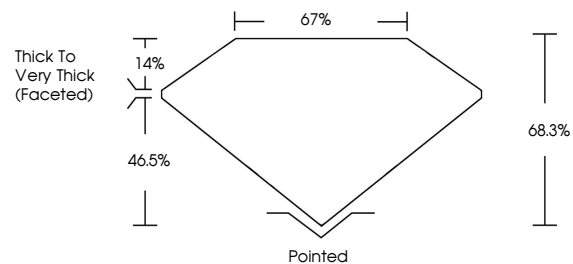

GRADING RESULTS

Carat Weight **4.72 CARATS**
Color Grade **FANCY VIVID GREEN**
Clarity Grade **VS 1**

ADDITIONAL GRADING INFORMATION

Polish **VERY GOOD**
Symmetry **VERY GOOD**
Fluorescence **NONE**
Inscription(s) **IGI LG665453498**

Comments: This Laboratory Grown Diamond was created by Chemical Vapor Deposition (CVD) growth process.
Indications of post-growth treatment.

Secondary color: Blue

PROPORTIONS

Sample Image Used

CLARITY CHARACTERISTICS

KEY TO SYMBOLS

Red symbols indicate internal characteristics.
Green symbols indicate external characteristics.

COLOR

D E F G H I J Faint Very Light Light

CLARITY

IF WS¹⁻² VS¹⁻² SI¹⁻² I¹⁻³
Internally Flawless Very Very Slightly Included Very Slightly Included Slightly Included Included

November 23, 2024
IGI Report Number **LG665453498**
Description **LABORATORY GROWN DIAMOND**
Shape and Cutting Style **SQUARE CUSHION MODIFIED BRILLIANT**
Measurements **9.04 X 9.01 X 6.15 MM**
GRADING RESULTS
Carat Weight **4.72 CARATS**
Color Grade **FANCY VIVID GREEN**
Clarity Grade **VS 1**