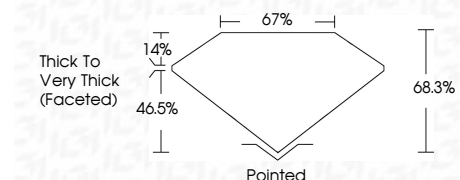

GRADING RESULTS

Carat Weight **4.72 CARATS**
Color Grade **FANCY VIVID GREEN**
Clarity Grade **VS 1**

ADDITIONAL GRADING INFORMATION

Polish **VERY GOOD**
Symmetry **VERY GOOD**
Fluorescence **NONE**
Inscription(s) **IGI LG665453498**

KEY TO SYMBOLS

Red symbols indicate internal characteristics.
Green symbols indicate external characteristics.

COLOR

D E F G H I J Faint Very Light Light

CLARITY

IF WS¹⁻² VS¹⁻² SI¹⁻² I¹⁻³
Internally Flawless Very Very Slightly Included Very Slightly Included Slightly Included Included

November 23, 2024
IGI Report Number **LG665453498**
Description **LABORATORY GROWN DIAMOND**
Shape and Cutting Style **SQUARE CUSHION MODIFIED BRILLIANT**
Measurements **9.04 X 9.01 X 6.15 MM**
GRADING RESULTS
Carat Weight **4.72 CARATS**
Color Grade **FANCY VIVID GREEN**
Clarity Grade **VS 1**