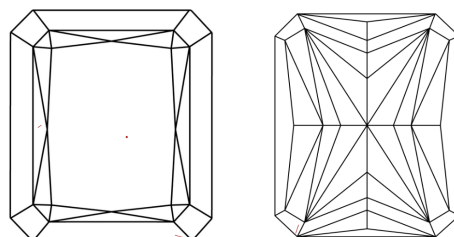

CLARITY CHARACTERISTICS

KEY TO SYMBOLS

Red symbols indicate internal characteristics.
Green symbols indicate external characteristics.

COLOR

D E F G H I J Faint Very Light Light

CLARITY

IF	VS¹⁻²	VS¹⁻²	SI¹⁻²	I¹⁻³
Internally Flawless	Very Very Slightly Included	Very Slightly Included	Slightly Included	Included