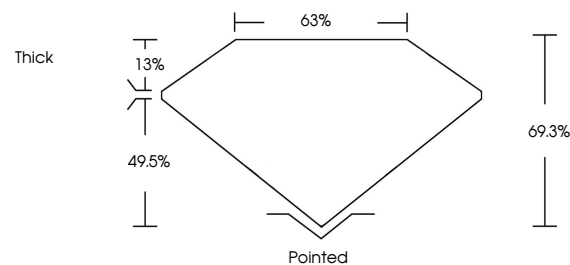

PROPORTIONS