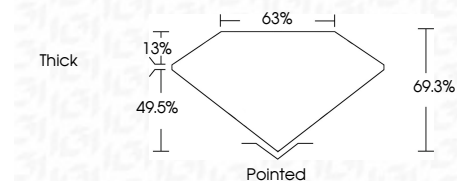

ELECTRONIC COPY

LG665430727
Report verification at igi.org

November 22, 2024
IGI Report Number **LG665430727**
Description **LABORATORY GROWN DIAMOND**
Shape and Cutting Style **CUT CORNERED
RECTANGULAR MODIFIED
BRILLIANT**
Measurements **8.39 X 6.18 X 4.28 MM**

GRADING RESULTS
Carat Weight **2.04 CARATS**
Color Grade **FANCY INTENSE YELLOW**
Clarity Grade **VS 1**

ADDITIONAL GRADING INFORMATION
Polish **EXCELLENT**
Symmetry **EXCELLENT**
Fluorescence **NONE**
Inscription(s) **IGI LG665430727**
Comments: This Laboratory Grown Diamond was created by Chemical Vapor Deposition (CVD) growth process.

November 22, 2024
IGI Report No **LG665430727**
CUT CORNERED RECT. MODIFIED BRILLIANT
8.39 X 6.18 X 4.28 MM
Carat Weight **2.04 CARATS**
Color Grade **FANCY INTENSE YELLOW**
Clarity Grade **VS 1**
Depth **69.3%**
Table **63%**
Girdle **Thick**
Culet **Pointed**
Polish **EXCELLENT**
Symmetry **EXCELLENT**
Fluorescence **NONE**
Inscription(s) **IGI LG665430727**
Comments: This Laboratory Grown Diamond was created by Chemical Vapor Deposition (CVD) growth process.

GRADING RESULTS
Carat Weight **2.04 CARATS**
Color Grade **FANCY INTENSE YELLOW**
Clarity Grade **VS 1**

ADDITIONAL GRADING INFORMATION
Polish **EXCELLENT**
Symmetry **EXCELLENT**
Fluorescence **NONE**
Inscription(s) **IGI LG665430727**