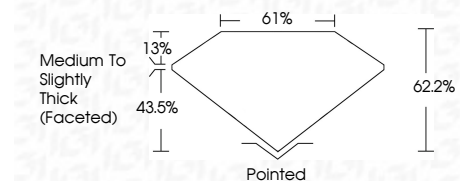

ELECTRONIC COPY

LG665430710
Report verification at igi.org

November 22, 2024
IGI Report Number **LG665430710**
Description **LABORATORY GROWN DIAMOND**
Shape and Cutting Style **PEAR MODIFIED BRILLIANT**
Measurements **10.37 X 6.77 X 4.21 MM**
GRADING RESULTS
Carat Weight **2.11 CARATS**
Color Grade **FANCY INTENSE YELLOW**
Clarity Grade **VS 1**

November 22, 2024
IGI Report Number **LG665430710**
Description **LABORATORY GROWN DIAMOND**
Shape and Cutting Style **PEAR MODIFIED BRILLIANT**
Measurements **10.37 X 6.77 X 4.21 MM**

GRADING RESULTS

Carat Weight **2.11 CARATS**
Color Grade **FANCY INTENSE YELLOW**
Clarity Grade **VS 1**

Secondary color: Grey

PROPORTIONS

Sample Image Used

CLARITY CHARACTERISTICS

KEY TO SYMBOLS

Red symbols indicate internal characteristics.
Green symbols indicate external characteristics.

COLOR

D E F G H I J Faint Very Light Light

CLARITY

IF	VS ¹⁻²	VS ¹⁻²	SI ¹⁻²	I ¹⁻³
Internally Flawless	Very Very Slightly Included	Very Slightly Included	Slightly Included	Included

ADDITIONAL GRADING INFORMATION

Polish **EXCELLENT**
Symmetry **EXCELLENT**
Fluorescence **NONE**
Inscription(s) **IGI LG665430710**
Comments: This Laboratory Grown Diamond was created by Chemical Vapor Deposition (CVD) growth process.
Secondary color: Grey