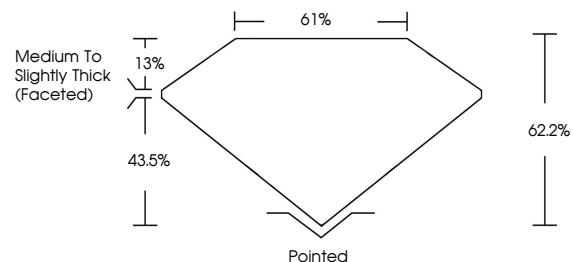

ELECTRONIC COPY

LG665430710
Report verification at igi.org

November 22, 2024
IGI Report Number **LG665430710**
Description **LABORATORY GROWN DIAMOND**
Shape and Cutting Style **PEAR MODIFIED BRILLIANT**
Measurements **10.37 X 6.77 X 4.21 MM**
GRADING RESULTS
Carat Weight **2.11 CARATS**
Color Grade **FANCY INTENSE YELLOW**
Clarity Grade **VS 1**

November 22, 2024
IGI Report Number **LG665430710**
Description **LABORATORY GROWN DIAMOND**
Shape and Cutting Style **PEAR MODIFIED BRILLIANT**
Measurements **10.37 X 6.77 X 4.21 MM**

GRADING RESULTS

Carat Weight **2.11 CARATS**
Color Grade **FANCY INTENSE YELLOW**
Clarity Grade **VS 1**

Secondary color: Grey

PROPORTIONS

Sample Image Used

CLARITY CHARACTERISTICS

KEY TO SYMBOLS

Red symbols indicate internal characteristics.
Green symbols indicate external characteristics.

COLOR

D E F G H I J Faint Very Light Light