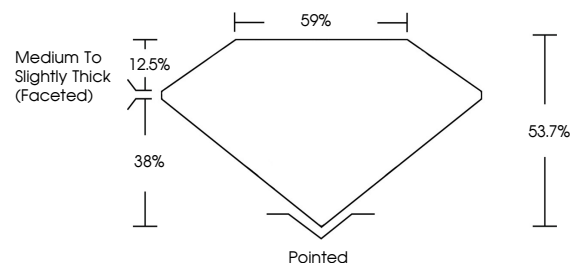

GRADING RESULTS

Carat Weight **1.54 CARAT**
Color Grade **E**
Clarity Grade **VS 1**

ADDITIONAL GRADING INFORMATION

Polish **EXCELLENT**
Symmetry **EXCELLENT**
Fluorescence **NONE**
Inscription(s) **IGI LG662481979**

Comments: This Laboratory Grown Diamond was created by Chemical Vapor Deposition (CVD) growth process. Type IIa

PROPORTIONS

CLARITY CHARACTERISTICS

KEY TO SYMBOLS

Red symbols indicate internal characteristics.
Green symbols indicate external characteristics.