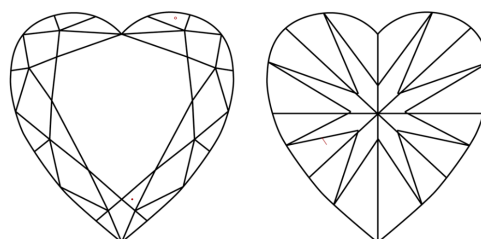

CLARITY CHARACTERISTICS

KEY TO SYMBOLS

Red symbols indicate internal characteristics.
Green symbols indicate external characteristics.

COLOR

D E F G H I J Faint Very Light Light

CLARITY

IF	WS¹⁻²	VS¹⁻²	SI¹⁻²	I¹⁻³
Internally Flawless	Very Very Slightly Included	Very Slightly Included	Slightly Included	Included