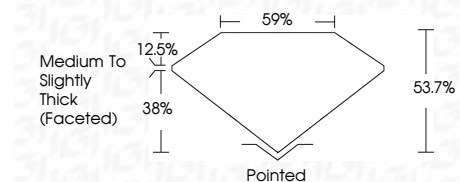

ELECTRONIC COPY

LG662481979
Report verification at igi.org

November 12, 2024
IGI Report Number **LG662481979**
Description **LABORATORY GROWN DIAMOND**
Shape and Cutting Style **HEART BRILLIANT**
Measurements **7.79 X 8.14 X 4.37 MM**

GRADING RESULTS

Carat Weight **1.54 CARAT**
Color Grade **E**
Clarity Grade **VS 1**

Sample Image Used

ADDITIONAL GRADING INFORMATION

Polish **EXCELLENT**
Symmetry **EXCELLENT**
Fluorescence **NONE**
Inscription(s) **IGI LG662481979**
Comments: This Laboratory Grown Diamond was created by Chemical Vapor Deposition (CVD) growth process. Type IIa

November 12, 2024
IGI Report No. LG662481979
HEART BRILLIANT
1.54 CARAT
E
VS 1
7.79 X 8.14 X 4.37 MM
Color Grade
E
Depth
38%
Table
12.5%
Girdle
Medium to Slightly Thick (Faceted)
Culet
Pointed
Polish
EXCELLENT
Symmetry
EXCELLENT
Fluorescence
NONE
Inscription(s)
IGI LG662481979
Comments: This Laboratory Grown Diamond was created by Chemical Vapor Deposition (CVD) growth process. Type IIa

GRADING RESULTS

Carat Weight **1.54 CARAT**
Color Grade **E**
Clarity Grade **VS 1**

ADDITIONAL GRADING INFORMATION

Polish **EXCELLENT**
Symmetry **EXCELLENT**
Fluorescence **NONE**
Inscription(s) **IGI LG662481979**