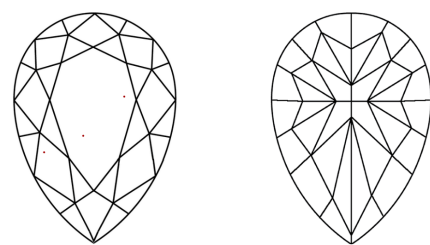

GRADING RESULTS
Carat Weight **7.16 CARATS**
Color Grade **FANCY INTENSE YELLOW**
Clarity Grade **VVS 2**

ADDITIONAL GRADING INFORMATION
Polish **EXCELLENT**
Symmetry **EXCELLENT**
Fluorescence **NONE**
Inscription(s) **IGI LG662433441**

Comments: This Laboratory Grown Diamond was created by Chemical Vapor Deposition (CVD) growth process.

PROPORTIONS

Sample Image Used

CLARITY CHARACTERISTICS

KEY TO SYMBOLS
Red symbols indicate internal characteristics.
Green symbols indicate external characteristics.