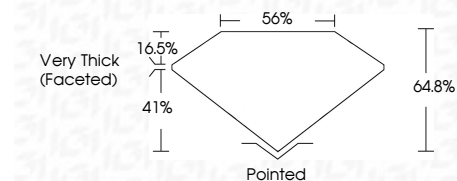

ELECTRONIC COPY

LG662433441
Report verification at igi.org

November 21, 2024
IGI Report Number **LG662433441**
Description **LABORATORY GROWN DIAMOND**

Shape and Cutting Style **PEAR MODIFIED BRILLIANT**
Measurements **15.18 X 9.70 X 6.29 MM**

GRADING RESULTS
Carat Weight **7.16 CARATS**
Color Grade **FANCY INTENSE YELLOW**
Clarity Grade **VVS 2**

ADDITIONAL GRADING INFORMATION
Polish **EXCELLENT**
Symmetry **EXCELLENT**
Fluorescence **NONE**
Inscription(s) **IGI LG662433441**
Comments: This Laboratory Grown Diamond was created by Chemical Vapor Deposition (CVD) growth process.

November 21, 2024
IGI Report No **LG662433441**
PEAR MODIFIED BRILLIANT
15.18 X 9.70 X 6.29 MM
Carat Weight **7.16 CARATS**
Color Grade **FANCY INTENSE YELLOW**
Clarity Grade **VVS 2**
Depth **64.8%**
Table **41%**
Girdle **Very Thick (Faceted)**
Culet **Pointed**
Polish **EXCELLENT**
Symmetry **EXCELLENT**
Fluorescence **NONE**
Inscription(s) **IGI LG662433441**
Comments: This Laboratory Grown Diamond was created by Chemical Vapor Deposition (CVD) growth process.

GRADING RESULTS
Carat Weight **7.16 CARATS**
Color Grade **FANCY INTENSE YELLOW**
Clarity Grade **VVS 2**

ADDITIONAL GRADING INFORMATION
Polish **EXCELLENT**
Symmetry **EXCELLENT**
Fluorescence **NONE**
Inscription(s) **IGI LG662433441**