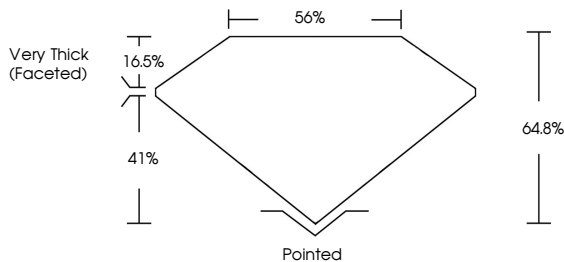

PROPORTIONS