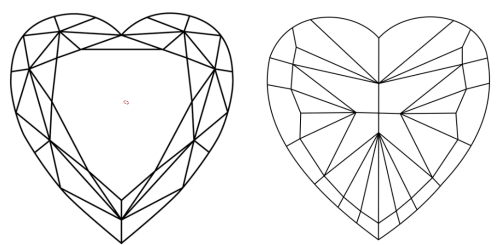

CLARITY CHARACTERISTICS

KEY TO SYMBOLS
Red symbols indicate internal characteristics.
Green symbols indicate external characteristics.

COLOR

D	E	F	G	H	I	J	Faint	Very Light	Light

CLARITY

IF	VS¹⁻²	VS¹⁻²	SI¹⁻²	I¹⁻³
Internally Flawless	Very Very Slightly Included	Very Slightly Included	Slightly Included	Included