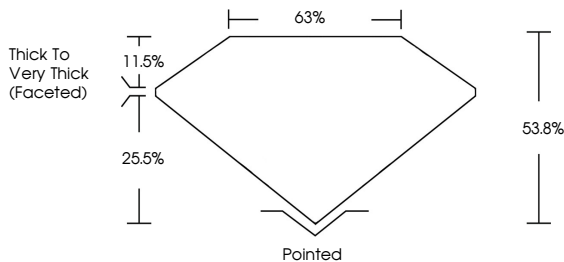

PROPORTIONS