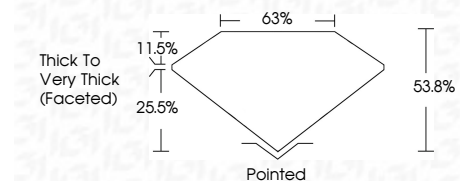

ELECTRONIC COPY

LG660432056
Report verification at igi.org

October 25, 2024
IGI Report Number **LG660432056**
Description **LABORATORY GROWN DIAMOND**
Shape and Cutting Style **HEART MODIFIED BRILLIANT**
Measurements **7.81 X 8.87 X 4.77 MM**

GRADING RESULTS
Carat Weight **2.55 CARATS**
Color Grade **FANCY VIVID BLUE**
Clarity Grade **VVS 1**

ADDITIONAL GRADING INFORMATION
Polish **EXCELLENT**
Symmetry **EXCELLENT**
Fluorescence **NONE**
Inscription(s) **IGI LG660432056**
Comments: This Laboratory Grown Diamond was created by Chemical Vapor Deposition (CVD) growth process. Indications of post-growth treatment.

October 25, 2024
IGI Report No **LG660432056**
HEART MODIFIED BRILLIANT
7.81 X 8.87 X 4.77 MM
2.55 CARATS
FANCY VIVID BLUE
VVS 1
63.0%
53.8%
Thick to Very Thick (Faceted)
Pointed
EXCELLENT
EXCELLENT
NONE
IGI LG660432056
Comments: This Laboratory Grown Diamond was created by Chemical Vapor Deposition (CVD) growth process. Indications of post-growth treatment.

GRADING RESULTS
Carat Weight **2.55 CARATS**
Color Grade **FANCY VIVID BLUE**
Clarity Grade **VVS 1**

ADDITIONAL GRADING INFORMATION
Polish **EXCELLENT**
Symmetry **EXCELLENT**
Fluorescence **NONE**
Inscription(s) **IGI LG660432056**