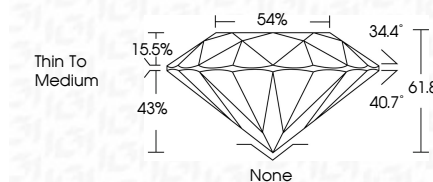

ADDITIONAL GRADING INFORMATION

Polish **EXCELLENT**
Symmetry **EXCELLENT**
Fluorescence **NONE**
Inscription(s) **IGI LG659428351**
Comments: Presence of Subsurface inscription: Lightbox logo

ADDITIONAL GRADING INFORMATION

Polish **EXCELLENT**
Symmetry **EXCELLENT**
Fluorescence **NONE**
Inscription(s) **IGI LG659428351**
Comments: Presence of Subsurface inscription: Lightbox logo

COLOR

D E F G H I J Faint Very Light Light

CLARITY

IF WS¹⁻² VS¹⁻² SI¹⁻² I¹⁻³

Internally Flawless Very Very Slightly Included Very Slightly Included Slightly Included Included

IGI

February 17, 2025	1.03 CARAT	G	None	None	None	IGI LG659428351
IGI Report No LG659428351	EXCELLENT	VS 1	EXCELLENT	EXCELLENT	None	None
ROUND BRILLIANT	IDEAL	61.8%	None	None	None	None
6.51 - 6.52 X 4.03 MM	61.8%	40.7°	None	None	None	None
Carat Weight	61.8%	40.7°	None	None	None	None
Color Grade	40.7°	None	None	None	None	None
Clarity Grade	None	None	None	None	None	None
Depth	None	None	None	None	None	None
Table	None	None	None	None	None	None
Girdle	None	None	None	None	None	None
Thin To Medium	None	None	None	None	None	None
Culet	None	None	None	None	None	None
Polish	None	None	None	None	None	None
Symmetry	None	None	None	None	None	None
Fluorescence	None	None	None	None	None	None
Inscription(s)	None	None	None	None	None	None
Comments: Presence of Subsurface inscription: Lightbox logo	None	None	None	None	None	None