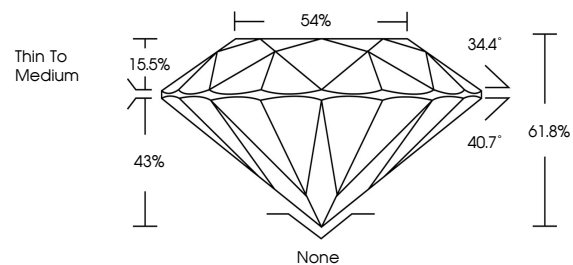

ELECTRONIC COPY

LG659428351
Report verification at igi.org

February 17, 2025
IGI Report Number **LG659428351**
Description **LABORATORY GROWN DIAMOND**
Shape and Cutting Style **ROUND BRILLIANT**
Measurements **6.51 - 6.52 X 4.03 MM**
GRADING RESULTS
Carat Weight **1.03 CARAT**
Color Grade **G**
Clarity Grade **VS 1**
Cut Grade **IDEAL**

February 17, 2025
IGI Report Number **LG659428351**
Description **LABORATORY GROWN DIAMOND**
Shape and Cutting Style **ROUND BRILLIANT**
Measurements **6.51 - 6.52 X 4.03 MM**
GRADING RESULTS
Carat Weight **1.03 CARAT**
Color Grade **G**
Clarity Grade **VS 1**
Cut Grade **IDEAL**

PROPORTIONS