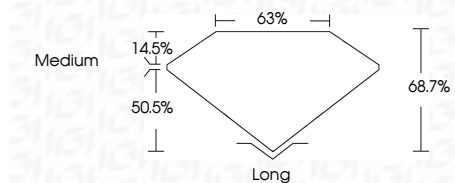

ELECTRONIC COPY

LG657425631
Report verification at igi.org

October 7, 2024
IGI Report Number **LG657425631**
Description **LABORATORY GROWN DIAMOND**
Shape and Cutting Style **EMERALD CUT**
Measurements **10.85 X 7.50 X 5.15 MM**

GRADING RESULTS

Carat Weight **4.12 CARATS**
Color Grade **E**
Clarity Grade **VVS 2**

ADDITIONAL GRADING INFORMATION

Polish **EXCELLENT**
Symmetry **EXCELLENT**
Fluorescence **NONE**
Inscription(s) **IGI LG657425631**
Comments: This Laboratory Grown Diamond was created by Chemical Vapor Deposition (CVD) growth process. Type IIa

IGI

October 7, 2024
IGI Report No LG657425631
EMERALD CUT

10.85 X 7.50 X 5.15 MM
4.12 CARATS
Color Grade **E**
Clarity Grade **VVS 2**
Depth **68.7%**
Table **63%**
Girdle **Medium**
Culet **Long**
Polish **EXCELLENT**
Symmetry **EXCELLENT**
Fluorescence **NONE**
Inscription(s) **IGI LG657425631**

Comments: This Laboratory Grown Diamond was created by Chemical Vapor Deposition (CVD) growth process. Type IIa

LABORATORY GROWN DIAMOND REPORT

October 7, 2024
IGI Report Number **LG657425631**
Description **LABORATORY GROWN DIAMOND**
Shape and Cutting Style **EMERALD CUT**
Measurements **10.85 X 7.50 X 5.15 MM**