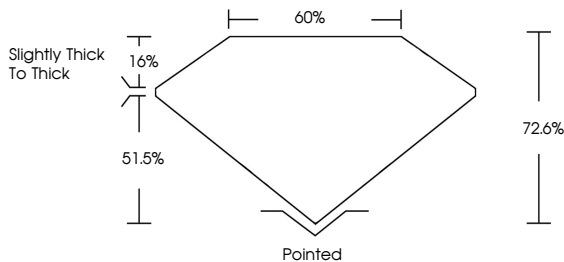

GRADING RESULTS

Carat Weight **5.44 CARATS**
Color Grade **FANCY VIVID PINK**
Clarity Grade **VS 1**

ADDITIONAL GRADING INFORMATION

Polish **EXCELLENT**
Symmetry **EXCELLENT**
Fluorescence **SLIGHT**
Inscription(s) **IGI LG655462853**

Comments: This Laboratory Grown Diamond was created by Chemical Vapor Deposition (CVD) growth process. Indications of post-growth treatment.

PROPORTIONS

CLARITY CHARACTERISTICS

KEY TO SYMBOLS

Red symbols indicate internal characteristics.
Green symbols indicate external characteristics.

Sample Image Used

COLOR

D E F G H I J Faint Very Light Light

CLARITY

IF	VS ¹⁻²	VS ¹⁻²	SI ¹⁻²	I ¹⁻³
Internally Flawless	Very Very Slightly Included	Very Slightly Included	Slightly Included	Included