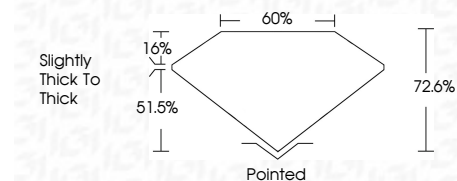

ELECTRONIC COPY

LG655462853
Report verification at igi.org

October 7, 2024
IGI Report Number **LG655462853**
Description **LABORATORY GROWN DIAMOND**
Shape and Cutting Style **CUT CORNERED
RECTANGULAR MODIFIED
BRILLIANT**
Measurements **11.51 X 8.20 X 5.95 MM**

GRADING RESULTS

Carat Weight **5.44 CARATS**
Color Grade **FANCY VIVID PINK**
Clarity Grade **VS 1**

ADDITIONAL GRADING INFORMATION

Polish **EXCELLENT**
Symmetry **EXCELLENT**
Fluorescence **SLIGHT**
Inscription(s) **IGI LG655462853**
Comments: This Laboratory Grown Diamond was created by Chemical Vapor Deposition (CVD) growth process. Indications of post-growth treatment.

October 7, 2024
IGI Report No LG655462853
CUT CORNERED RECT. MODIFIED BRILLIANT
11.51 X 8.20 X 5.95 MM
5.44 CARATS
FANCY VIVID PINK
VS 1
72.6%
60%
Slightly thick to thick
Pointed
EXCELLENT
EXCELLENT
SLIGHT
IGI LG655462853
Comments: This Laboratory Grown Diamond was created by Chemical Vapor Deposition (CVD) growth process. Indications of post-growth treatment.

GRADING RESULTS

Carat Weight **5.44 CARATS**
Color Grade **FANCY VIVID PINK**
Clarity Grade **VS 1**

ADDITIONAL GRADING INFORMATION

Polish **EXCELLENT**
Symmetry **EXCELLENT**
Fluorescence **SLIGHT**
Inscription(s) **IGI LG655462853**