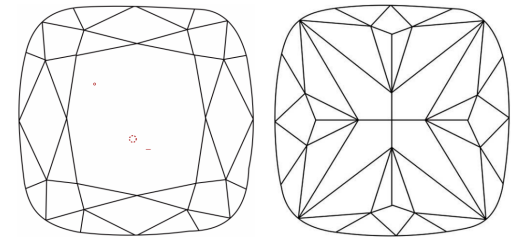

CLARITY CHARACTERISTICS

KEY TO SYMBOLS
Red symbols indicate internal characteristics.
Green symbols indicate external characteristics.