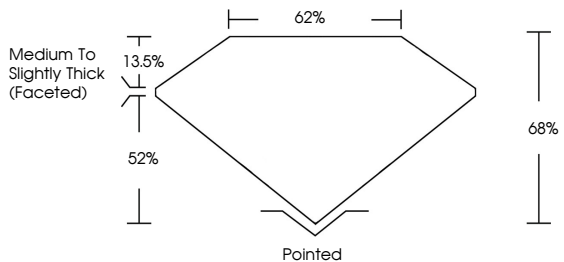

PROPORTIONS