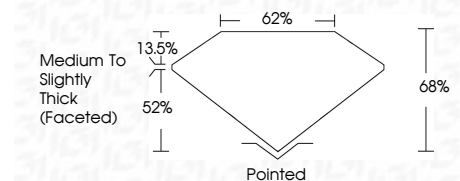

ELECTRONIC COPY

LG655438406
Report verification at igi.org

October 1, 2024
IGI Report Number **LG655438406**
Description **LABORATORY GROWN DIAMOND**
Shape and Cutting Style **SQUARE CUSHION BRILLIANT**
Measurements **7.40 X 7.16 X 4.87 MM**

GRADING RESULTS
Carat Weight **2.00 CARATS**
Color Grade **G**
Clarity Grade **VS 2**

ADDITIONAL GRADING INFORMATION
Polish **EXCELLENT**
Symmetry **EXCELLENT**
Fluorescence **NONE**
Inscription(s) **IGI LG655438406**
Comments: This Laboratory Grown Diamond was created by Chemical Vapor Deposition (CVD) growth process. Type IIa

October 1, 2024
IGI Report No **LG655438406**
SQUARE CUSHION BRILLIANT
7.40 X 7.16 X 4.87 MM
2.00 CARATS
Color Grade **G**
Clarity Grade **VS 2**
Depth **68%**
Table **62%**
Girdle **Medium to Slightly Thick (Faceted)**
Culet **Pointed**
Polish **EXCELLENT**
Symmetry **EXCELLENT**
Fluorescence **NONE**
Inscription(s) **IGI LG655438406**
Comments: This Laboratory Grown Diamond was created by Chemical Vapor Deposition (CVD) growth process. Type IIa

LABORATORY GROWN DIAMOND REPORT

October 1, 2024
IGI Report Number **LG655438406**
Description **LABORATORY GROWN DIAMOND**
Shape and Cutting Style **SQUARE CUSHION BRILLIANT**
Measurements **7.40 X 7.16 X 4.87 MM**