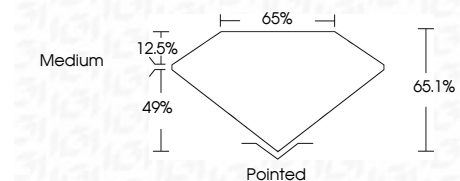

Measurements **8.27 X 5.87 X 3.82 MM**

GRADING RESULTS

Carat Weight **1.53 CARAT**
Color Grade **D**
Clarity Grade **VVS 2**

ADDITIONAL GRADING INFORMATION

Polish **VERY GOOD**
Symmetry **VERY GOOD**
Fluorescence **NONE**
Inscription(s) **IGI LG655437213**
Comments: This Laboratory Grown Diamond was created by Chemical Vapor Deposition (CVD) growth process. Type IIa

October 13, 2024
IGI Report No **LG655437213**
CUT CORNERED RECT. MODIFIED BRILLIANT
8.27 X 5.87 X 3.82 MM
Carat Weight **1.53 CARAT**
Color Grade **D**
Clarity Grade **VVS 2**
Depth **49.1%**
Table **65%**
Girdle **Medium**
Culet **Pointed**
Polish **VERY GOOD**
Symmetry **VERY GOOD**
Fluorescence **NONE**
Inscription(s) **IGI LG655437213**
Comments: This Laboratory Grown Diamond was created by Chemical Vapor Deposition (CVD) growth process. Type IIa

LABORATORY GROWN DIAMOND REPORT

October 13, 2024
IGI Report Number **LG655437213**
Description **LABORATORY GROWN DIAMOND**
Shape and Cutting Style **CUT CORNERED RECTANGULAR
MODIFIED BRILLIANT**
Measurements **8.27 X 5.87 X 3.82 MM**

GRADING RESULTS

Carat Weight **1.53 CARAT**
Color Grade **D**
Clarity Grade **VVS 2**

ADDITIONAL GRADING INFORMATION

Polish **VERY GOOD**
Symmetry **VERY GOOD**
Fluorescence **NONE**
Inscription(s) **IGI LG655437213**