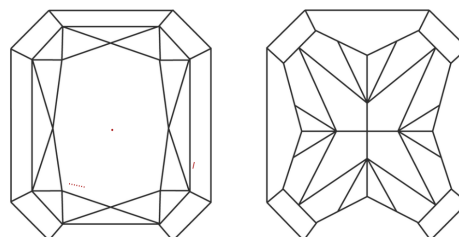

CLARITY CHARACTERISTICS

KEY TO SYMBOLS

Red symbols indicate internal characteristics.
Green symbols indicate external characteristics.

COLOR

D E F G H I J Faint Very Light Light

CLARITY

IF	VS¹⁻²	VS¹⁻²	SI¹⁻²	I¹⁻³
Internally Flawless	Very Very Slightly Included	Very Slightly Included	Slightly Included	Included