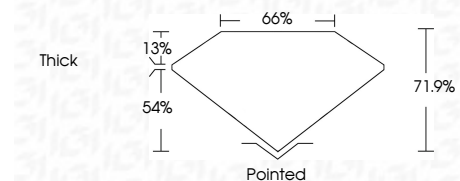

ELECTRONIC COPY

LG654492756
Report verification at igi.org

October 5, 2024
IGI Report Number **LG654492756**
Description **LABORATORY GROWN DIAMOND**
Shape and Cutting Style **CUT CORNERED
RECTANGULAR MODIFIED
BRILLIANT**
Measurements **8.05 X 5.40 X 3.88 MM**

GRADING RESULTS

Carat Weight **1.55 CARAT**
Color Grade **FANCY LIGHT YELLOW**
Clarity Grade **VVS 2**

ADDITIONAL GRADING INFORMATION

Polish **EXCELLENT**
Symmetry **EXCELLENT**
Fluorescence **NONE**
Inscription(s) **(IGI) LG654492756**
Comments: This Laboratory Grown Diamond was created by Chemical Vapor Deposition (CVD) growth process.

October 5, 2024
IGI Report No **LG654492756**
CUT CORNERED RECT. MODIFIED BRILLIANT
8.05 X 5.40 X 3.88 MM
Carat Weight **1.55 CARAT**
Color Grade **FANCY LIGHT YELLOW**
Clarity Grade **VVS 2**
Depth **71.9%**
Table **65%**
Girdle **Thick**
Culet **Pointed**
Polish **EXCELLENT**
Symmetry **EXCELLENT**
Fluorescence **NONE**
Inscription(s) **(IGI) LG654492756**
Comments: This Laboratory Grown Diamond was created by Chemical Vapor Deposition (CVD) growth process.

GRADING RESULTS

Carat Weight **1.55 CARAT**
Color Grade **FANCY LIGHT YELLOW**
Clarity Grade **VVS 2**

ADDITIONAL GRADING INFORMATION

Polish **EXCELLENT**
Symmetry **EXCELLENT**
Fluorescence **NONE**
Inscription(s) **(IGI) LG654492756**