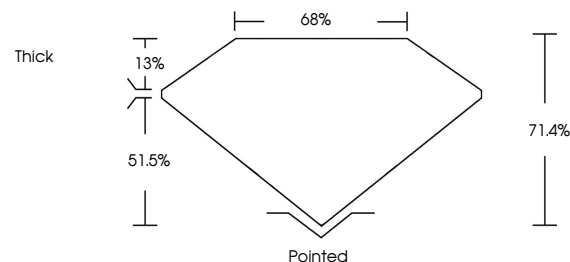

PROPORTIONS