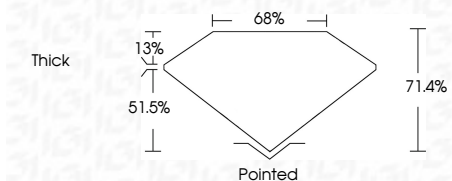

ELECTRONIC COPY

LG654492755
Report verification at igi.org

October 5, 2024
IGI Report Number **LG654492755**
Description **LABORATORY GROWN DIAMOND**
Shape and Cutting Style **CUT CORNERED RECTANGULAR MODIFIED BRILLIANT**
Measurements **6.85 X 4.75 X 3.39 MM**

GRADING RESULTS

Carat Weight **1.03 CARAT**
Color Grade **FANCY LIGHT YELLOW**
Clarity Grade **VS 1**

ADDITIONAL GRADING INFORMATION

Polish **EXCELLENT**
Symmetry **EXCELLENT**
Fluorescence **NONE**
Inscription(s) **IGI LG654492755**

Comments: This Laboratory Grown Diamond was created by Chemical Vapor Deposition (CVD) growth process.

IGI

October 5, 2024
IGI Report No **LG654492755**
CUT CORNERED RECT. MODIFIED BRILLIANT
6.85 X 4.75 X 3.39 MM
1.03 CARAT
Color Grade **FANCY LIGHT YELLOW**
Clarity Grade **VS 1**
Depth **71.4%**
Table **65%**
Girdle **Thick**
Culet **Pointed**
Polish **EXCELLENT**
Symmetry **EXCELLENT**
Fluorescence **NONE**
Inscription(s) **IGI LG654492755**

LABORATORY GROWN DIAMOND REPORT

October 5, 2024
IGI Report Number **LG654492755**
Description **LABORATORY GROWN DIAMOND**
Shape and Cutting Style **CUT CORNERED RECTANGULAR MODIFIED BRILLIANT**
Measurements **6.85 X 4.75 X 3.39 MM**

GRADING RESULTS

Carat Weight **1.03 CARAT**
Color Grade **FANCY LIGHT YELLOW**
Clarity Grade **VS 1**

ADDITIONAL GRADING INFORMATION

Polish **EXCELLENT**
Symmetry **EXCELLENT**
Fluorescence **NONE**

Inscription(s) **IGI LG654492755**

Comments: This Laboratory Grown Diamond was created by Chemical Vapor Deposition (CVD) growth process.