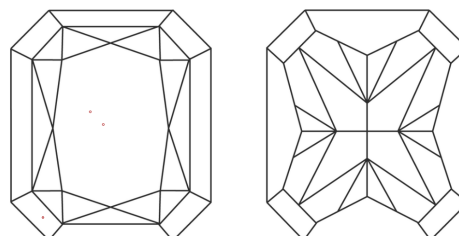

CLARITY CHARACTERISTICS

KEY TO SYMBOLS

Red symbols indicate internal characteristics.
Green symbols indicate external characteristics.

COLOR

D E F G H I J Faint Very Light Light

CLARITY

IF VS 1-2 VS 1-2 SI 1-2 I 1-3
Internally Flawless Very Very Slightly Included Very Slightly Included Slightly Included Included