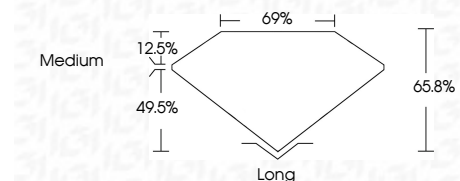

ELECTRONIC COPY

LG653412366
Report verification at igi.org

October 4, 2024
IGI Report Number **LG653412366**
Description **LABORATORY GROWN DIAMOND**
Shape and Cutting Style **EMERALD CUT**
Measurements **11.56 X 8.24 X 5.42 MM**

GRADING RESULTS
Carat Weight **5.03 CARATS**
Color Grade **F**
Clarity Grade **SI 2**

ADDITIONAL GRADING INFORMATION
Polish **VERY GOOD**
Symmetry **VERY GOOD**
Fluorescence **NONE**
Inscription(s) **IGI LG653412366**
Comments: This Laboratory Grown Diamond was created by Chemical Vapor Deposition (CVD) growth process. Type IIa

October 4, 2024
IGI Report No **LG653412366**
EMERALD CUT
5.03 CARATS
Color Grade **F**
Clarity Grade **SI 2**
Depth **65.8%**
Table **69%**
Girdle **Medium**
Culet **Long**
Polish **VERY GOOD**
Symmetry **VERY GOOD**
Fluorescence **NONE**
Inscription(s) **IGI LG653412366**
Comments: This Laboratory Grown Diamond was created by Chemical Vapor Deposition (CVD) growth process. Type IIa

GRADING RESULTS
Carat Weight **5.03 CARATS**
Color Grade **F**
Clarity Grade **SI 2**

ADDITIONAL GRADING INFORMATION
Polish **VERY GOOD**
Symmetry **VERY GOOD**
Fluorescence **NONE**
Inscription(s) **IGI LG653412366**