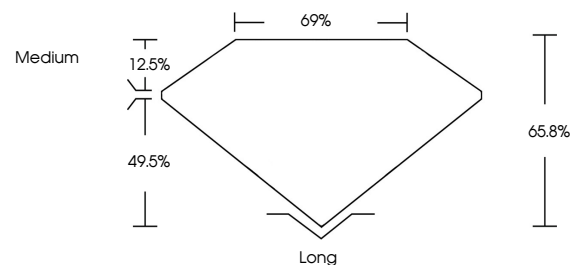

PROPORTIONS