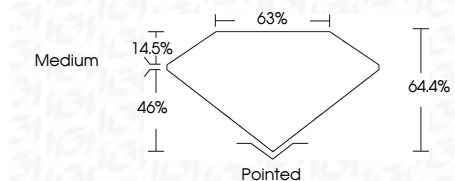

ELECTRONIC COPY

LG653410110
Report verification at igi.org

October 12, 2024
IGI Report Number **LG653410110**

Description **LABORATORY GROWN DIAMOND**
Shape and Cutting Style **CUT CORNERED
RECTANGULAR MODIFIED
BRILLIANT**

Measurements **8.78 X 5.79 X 3.73 MM**

GRADING RESULTS

Carat Weight **1.67 CARAT**
Color Grade **G**
Clarity Grade **VS 1**

ADDITIONAL GRADING INFORMATION

Polish **EXCELLENT**
Symmetry **EXCELLENT**
Fluorescence **NONE**
Inscription(s) **IGI LG653410110**
Comments: This Laboratory Grown Diamond was created by Chemical Vapor Deposition (CVD) growth process. Type IIa

October 12, 2024
IGI Report No **LG653410110**
CUT CORNERED RECT. MODIFIED BRILLIANT
8.78 X 5.79 X 3.73 MM
Carat Weight **1.67 CARAT**
Color Grade **G**
Clarity Grade **VS 1**
Depth **64.4%**
Table **65%**
Girdle **Medium**
Culet **Pointed**
Polish **EXCELLENT**
Symmetry **EXCELLENT**
Fluorescence **NONE**
Inscription(s) **IGI LG653410110**
Comments: This Laboratory Grown Diamond was created by Chemical Vapor Deposition (CVD) growth process. Type IIa

LABORATORY GROWN DIAMOND REPORT

October 12, 2024
IGI Report Number **LG653410110**
Description **LABORATORY GROWN DIAMOND**
Shape and Cutting Style **CUT CORNERED RECTANGULAR
MODIFIED BRILLIANT**
Measurements **8.78 X 5.79 X 3.73 MM**