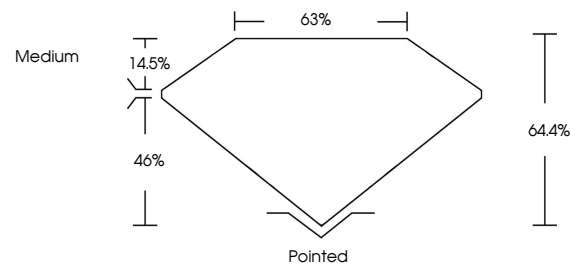

Measurements **8.78 X 5.79 X 3.73 MM**

GRADING RESULTS

Carat Weight **1.67 CARAT**
Color Grade **G**
Clarity Grade **VS 1**

ADDITIONAL GRADING INFORMATION

Polish **EXCELLENT**
Symmetry **EXCELLENT**
Fluorescence **NONE**
Inscription(s) **IGI LG653410110**
Comments: This Laboratory Grown Diamond was created by Chemical Vapor Deposition (CVD) growth process. Type IIa

October 12, 2024
IGI Report No **LG653410110**
CUT CORNERED RECT. MODIFIED BRILLIANT
8.78 X 5.79 X 3.73 MM
Carat Weight **1.67 CARAT**
Color Grade **G**
Clarity Grade **VS 1**
Depth **64.4%**
Table **65%**
Girdle **Medium**
Culet **Pointed**
Polish **EXCELLENT**
Symmetry **EXCELLENT**
Fluorescence **NONE**
Inscription(s) **IGI LG653410110**
Comments: This Laboratory Grown Diamond was created by Chemical Vapor Deposition (CVD) growth process. Type IIa

GRADING RESULTS

Carat Weight **1.67 CARAT**
Color Grade **G**
Clarity Grade **VS 1**

ADDITIONAL GRADING INFORMATION

Polish **EXCELLENT**
Symmetry **EXCELLENT**
Fluorescence **NONE**
Inscription(s) **IGI LG653410110**

Comments: This Laboratory Grown Diamond was created by Chemical Vapor Deposition (CVD) growth process. Type IIa

PROPORTIONS

Sample Image Used

CLARITY CHARACTERISTICS

KEY TO SYMBOLS

Red symbols indicate internal characteristics.
Green symbols indicate external characteristics.