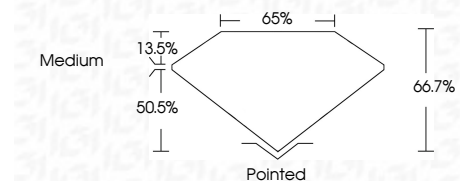

Measurements **8.30 X 5.62 X 3.75 MM**

GRADING RESULTS

Carat Weight **1.52 CARAT**
Color Grade **D**
Clarity Grade **VS 1**

ADDITIONAL GRADING INFORMATION

Polish **EXCELLENT**
Symmetry **EXCELLENT**
Fluorescence **NONE**
Inscription(s) **(IGI) LG652454793**

Comments: This Laboratory Grown Diamond was created by Chemical Vapor Deposition (CVD) growth process. Type IIa

September 14, 2024
IGI Report No. LG652454793
CUT CORNERED RECT. MODIFIED BRILLIANT
8.30 X 5.62 X 3.75 MM
Carat Weight **1.52 CARAT**
Color Grade **D**
Clarity Grade **VS 1**
Depth **66.7%**
Table **50.5%**
Girdle **Medium**
Culet **Pointed**
Polish **EXCELLENT**
Symmetry **EXCELLENT**
Fluorescence **NONE**
Inscription(s) **(IGI) LG652454793**
Comments: This Laboratory Grown Diamond was created by Chemical Vapor Deposition (CVD) growth process. Type IIa

LABORATORY GROWN DIAMOND REPORT

September 14, 2024
IGI Report Number **LG652454793**
Description **LABORATORY GROWN DIAMOND**
Shape and Cutting Style **CUT CORNERED RECTANGULAR
MODIFIED BRILLIANT**
Measurements **8.30 X 5.62 X 3.75 MM**