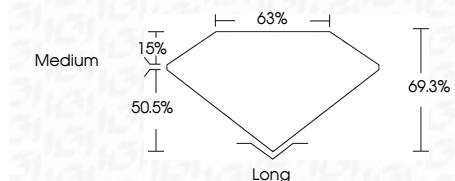

ELECTRONIC COPY

LG651455087
Report verification at igi.org

September 7, 2024
IGI Report Number **LG651455087**
Description **LABORATORY GROWN DIAMOND**
Shape and Cutting Style **EMERALD CUT**
Measurements **7.40 X 5.31 X 3.68 MM**

GRADING RESULTS

Carat Weight **1.39 CARAT**
Color Grade **E**
Clarity Grade **VS 1**

ADDITIONAL GRADING INFORMATION

Polish **EXCELLENT**
Symmetry **EXCELLENT**
Fluorescence **NONE**
Inscription(s) **IGI LG651455087**
Comments: This Laboratory Grown Diamond was created by Chemical Vapor Deposition (CVD) growth process.
Type IIa

September 7, 2024
IGI Report No LG651455087
EMERALD CUT
1.39 CARAT
Color Grade **E**
Clarity Grade **VS 1**
Depth **69.3%**
Table **63%**
Girdle **Medium**
Culet **Long**
Polish **EXCELLENT**
Symmetry **EXCELLENT**
Fluorescence **NONE**
Inscription(s) **IGI LG651455087**
Comments: This Laboratory Grown Diamond was created by Chemical Vapor Deposition (CVD) growth process.
Type IIa

LABORATORY GROWN DIAMOND REPORT

September 7, 2024
IGI Report Number **LG651455087**
Description **LABORATORY GROWN DIAMOND**
Shape and Cutting Style **EMERALD CUT**
Measurements **7.40 X 5.31 X 3.68 MM**