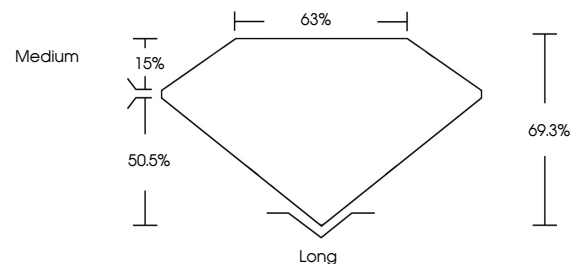

GRADING RESULTS

Carat Weight **1.39 CARAT**
Color Grade **E**
Clarity Grade **VS 1**

ADDITIONAL GRADING INFORMATION

Polish **EXCELLENT**
Symmetry **EXCELLENT**
Fluorescence **NONE**
Inscription(s) **IGI LG651455087**

Comments: This Laboratory Grown Diamond was created by Chemical Vapor Deposition (CVD) growth process.
Type IIa

PROPORTIONS

Sample Image Used

CLARITY CHARACTERISTICS

KEY TO SYMBOLS

Red symbols indicate internal characteristics.
Green symbols indicate external characteristics.