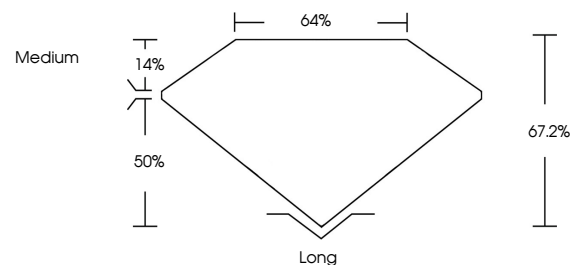

August 7, 2024
IGI Report No **LG646481242**
EMERALD CUT
Carat Weight **2.00 CARATS**
Color Grade **E**
Clarity Grade **VS 1**
Depth **67.2%**
Table **64%**
Girdle **Medium**
Culet **Long**
Polish **EXCELLENT**
Symmetry **EXCELLENT**
Fluorescence **NONE**
Inscription(s) **IGI LG646481242**
Comments: This Laboratory Grown Diamond was created by Chemical Vapor Deposition (CVD) growth process. Type IIa

LABORATORY GROWN DIAMOND REPORT

August 7, 2024
IGI Report Number **LG646481242**
Description **LABORATORY GROWN DIAMOND**
Shape and Cutting Style **EMERALD CUT**
Measurements **8.38 X 5.92 X 3.98 MM**

GRADING RESULTS
Carat Weight **2.00 CARATS**
Color Grade **E**
Clarity Grade **VS 1**

PROPORTIONS

Sample Image Used

CLARITY CHARACTERISTICS

KEY TO SYMBOLS

Red symbols indicate internal characteristics.
Green symbols indicate external characteristics.

COLOR

D E F G H I J Faint Very Light Light