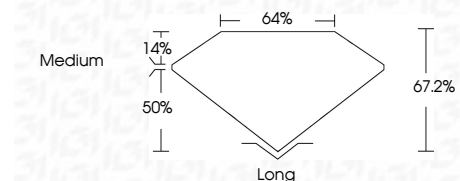

ELECTRONIC COPY

LG646481242
Report verification at igi.org

August 7, 2024
IGI Report Number **LG646481242**
Description **LABORATORY GROWN DIAMOND**
Shape and Cutting Style **EMERALD CUT**
Measurements **8.38 X 5.92 X 3.98 MM**

GRADING RESULTS
Carat Weight **2.00 CARATS**
Color Grade **E**
Clarity Grade **VS 1**

ADDITIONAL GRADING INFORMATION
Polish **EXCELLENT**
Symmetry **EXCELLENT**
Fluorescence **NONE**
Inscription(s) **IGI LG646481242**
Comments: This Laboratory Grown Diamond was created by Chemical Vapor Deposition (CVD) growth process. Type IIa

August 7, 2024
IGI Report No **LG646481242**
EMERALD CUT
Carat Weight **2.00 CARATS**
Color Grade **E**
Clarity Grade **VS 1**
Depth **67.2%**
Table **64%**
Girdle **Medium**
Culet **Long**
Polish **EXCELLENT**
Symmetry **EXCELLENT**
Fluorescence **NONE**
Inscription(s) **IGI LG646481242**
Comments: This Laboratory Grown Diamond was created by Chemical Vapor Deposition (CVD) growth process. Type IIa

LABORATORY GROWN DIAMOND REPORT

August 7, 2024
IGI Report Number **LG646481242**
Description **LABORATORY GROWN DIAMOND**
Shape and Cutting Style **EMERALD CUT**
Measurements **8.38 X 5.92 X 3.98 MM**

GRADING RESULTS
Carat Weight **2.00 CARATS**
Color Grade **E**
Clarity Grade **VS 1**