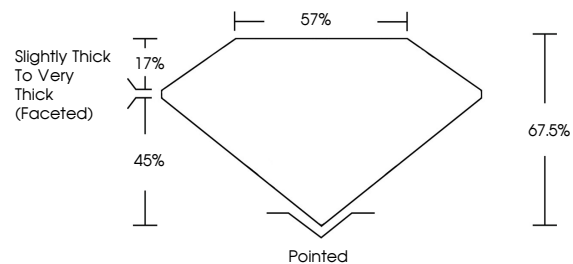

ELECTRONIC COPY

LG646448673
Report verification at igi.org

August 13, 2024
IGI Report Number **LG646448673**
Description **LABORATORY GROWN DIAMOND**
Shape and Cutting Style **PEAR MODIFIED BRILLIANT**
Measurements **12.02 X 7.55 X 5.10 MM**
GRADING RESULTS
Carat Weight **3.21 CARATS**
Color Grade **FANCY INTENSE YELLOW**
Clarity Grade **VS 1**

August 13, 2024
IGI Report Number **LG646448673**
Description **LABORATORY GROWN DIAMOND**
Shape and Cutting Style **PEAR MODIFIED BRILLIANT**
Measurements **12.02 X 7.55 X 5.10 MM**

GRADING RESULTS

Carat Weight **3.21 CARATS**
Color Grade **FANCY INTENSE YELLOW**
Clarity Grade **VS 1**

ADDITIONAL GRADING INFORMATION

Polish **EXCELLENT**
Symmetry **VERY GOOD**
Fluorescence **NONE**
Inscription(s) **IGI LG646448673**

Comments: This Laboratory Grown Diamond was created by Chemical Vapor Deposition (CVD) growth process.

Secondary color: Brown

PROPORTIONS