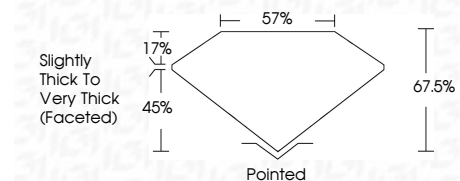

**ELECTRONIC COPY**

LG646448673  
Report verification at igi.org

August 13, 2024  
IGI Report Number **LG646448673**  
Description **LABORATORY GROWN DIAMOND**  
Shape and Cutting Style **PEAR MODIFIED BRILLIANT**  
Measurements **12.02 X 7.55 X 5.10 MM**  
**GRADING RESULTS**  
Carat Weight **3.21 CARATS**  
Color Grade **FANCY INTENSE YELLOW**  
Clarity Grade **VS 1**

Carat Weight **3.21 CARATS**  
Color Grade **FANCY INTENSE YELLOW**  
Clarity Grade **VS 1**

**ADDITIONAL GRADING INFORMATION**

Polish **EXCELLENT**  
Symmetry **VERY GOOD**  
Fluorescence **NONE**  
Inscription(s) **IGI LG646448673**

Comments: This Laboratory Grown Diamond was created by Chemical Vapor Deposition (CVD) growth process.

Secondary color: Brown

**PROPORTIONS**

Sample Image Used

**CLARITY CHARACTERISTICS**

**KEY TO SYMBOLS**

Red symbols indicate internal characteristics.  
Green symbols indicate external characteristics.

**COLOR**

D E F G H I J Faint Very Light Light

**CLARITY**

IF	VS <sup>1-2</sup>	VS <sup>1-2</sup>	SI <sup>1-2</sup>	I <sup>1-3</sup>
Internally Flawless	Very Very Slightly Included	Very Slightly Included	Slightly Included	Included