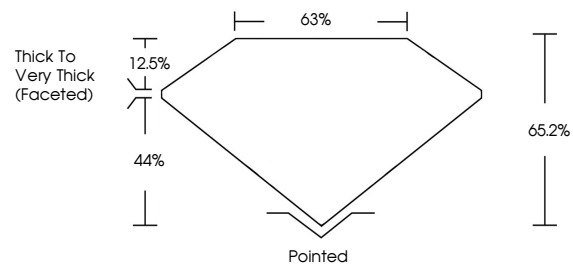

ELECTRONIC COPY

LG645474198
Report verification at igi.org

August 6, 2024
IGI Report Number **LG645474198**
Description **LABORATORY GROWN DIAMOND**
Shape and Cutting Style **PEAR MODIFIED BRILLIANT**
Measurements **8.75 X 5.28 X 3.44 MM**
GRADING RESULTS
Carat Weight **1.04 CARAT**
Color Grade **FANCY VIVID YELLOW**
Clarity Grade **VS 1**

August 6, 2024
IGI Report Number **LG645474198**
Description **LABORATORY GROWN DIAMOND**
Shape and Cutting Style **PEAR MODIFIED BRILLIANT**
Measurements **8.75 X 5.28 X 3.44 MM**

GRADING RESULTS

Carat Weight **1.04 CARAT**
Color Grade **FANCY VIVID YELLOW**
Clarity Grade **VS 1**

Secondary color: Orange

PROPORTIONS

Sample Image Used

CLARITY CHARACTERISTICS

KEY TO SYMBOLS

Red symbols indicate internal characteristics.
Green symbols indicate external characteristics.

COLOR

D E F G H I J Faint Very Light Light

August 6, 2024
IGI Report No **LG645474198**
PEAR MODIFIED BRILLIANT
8.75 X 5.28 X 3.44 MM
Carat Weight **1.04 CARAT**
Color Grade **FANCY VIVID YELLOW**
Clarity Grade **VS 1**
Depth **65.2%**
Table **63%**
Girdle **Thick to Very Thick (Faceted)**
Culet **Pointed**
Polish **EXCELLENT**
Symmetry **EXCELLENT**
Fluorescence **NONE**
Inscription(s) **IGI LG645474198**
Comments: This Laboratory Grown Diamond was created by Chemical Vapor Deposition (CVD) growth process.
Secondary color: Orange