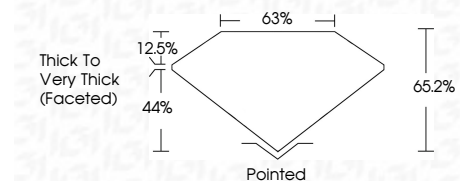

August 6, 2024
IGI Report Number **LG645474198**
Description **LABORATORY GROWN DIAMOND**
Shape and Cutting Style **PEAR MODIFIED BRILLIANT**
Measurements **8.75 X 5.28 X 3.44 MM**

GRADING RESULTS

Carat Weight **1.04 CARAT**
Color Grade **FANCY VIVID YELLOW**
Clarity Grade **VS 1**

Secondary color: Orange

PROPORTIONS

Sample Image Used

CLARITY CHARACTERISTICS

KEY TO SYMBOLS

Red symbols indicate internal characteristics.
Green symbols indicate external characteristics.

COLOR

D E F G H I J Faint Very Light Light

CLARITY

IF	VS ¹⁻²	VS ¹⁻²	SI ¹⁻²	I ¹⁻³
Internally Flawless	Very Very Slightly Included	Very Slightly Included	Slightly Included	Included

ADDITIONAL GRADING INFORMATION

Polish **EXCELLENT**
Symmetry **EXCELLENT**
Fluorescence **NONE**
Inscription(s) **IGI LG645474198**
Comments: This Laboratory Grown Diamond was created by Chemical Vapor Deposition (CVD) growth process.
Secondary color: Orange