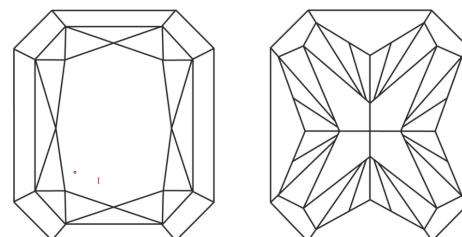

Inscription(s) **IGI LG645435227**

Comments: This Laboratory Grown Diamond was created by Chemical Vapor Deposition (CVD) growth process. Type IIa

PROPORTIONS

Sample Image Used

CLARITY CHARACTERISTICS

KEY TO SYMBOLS

Red symbols indicate internal characteristics.
Green symbols indicate external characteristics.

COLOR

D E F G H I J Faint Very Light Light

CLARITY

| | | | | |
|---------------------|-----------------------------|------------------------|-------------------|----------|
| IF | VS 1-2 | VS 1-2 | SI 1-2 | I 1-3 |
| Internally Flawless | Very Very Slightly Included | Very Slightly Included | Slightly Included | Included |