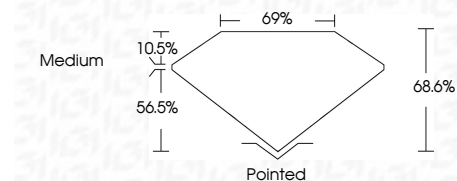

ELECTRONIC COPY

LG645435227
Report verification at igi.org

August 1, 2024

IGI Report Number **LG645435227**

Description **LABORATORY GROWN DIAMOND**

Shape and Cutting Style **CUT CORNERED
RECTANGULAR MODIFIED
BRILLIANT**

Measurements **9.17 X 6.31 X 4.33 MM**

GRADING RESULTS

Carat Weight **2.08 CARATS**

Color Grade **E**

Clarity Grade **VS 1**

ADDITIONAL GRADING INFORMATION

Polish **EXCELLENT**

Symmetry **EXCELLENT**

Fluorescence **NONE**

Inscription(s) **IGI LG645435227**

Comments: This Laboratory Grown Diamond was created by Chemical Vapor Deposition (CVD) growth process. Type IIa

August 1, 2024
IGI Report No LG645435227
CUT CORNERED RECT. MODIFIED BRILLIANT
9.17 X 6.31 X 4.33 MM
2.08 CARATS
E
VS 1
68.6%
56.5%
Medium
Pointed
EXCELLENT
EXCELLENT
NONE
IGI LG645435227
Comments: This Laboratory Grown Diamond was created by Chemical Vapor Deposition (CVD) growth process. Type IIa

LABORATORY GROWN DIAMOND REPORT

August 1, 2024

IGI Report Number **LG645435227**

Description **LABORATORY GROWN DIAMOND**

Shape and Cutting Style **CUT CORNERED RECTANGULAR
MODIFIED BRILLIANT**

Measurements **9.17 X 6.31 X 4.33 MM**