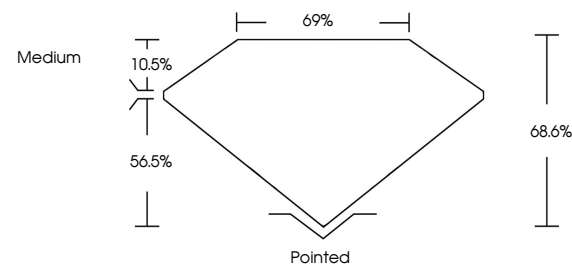

PROPORTIONS