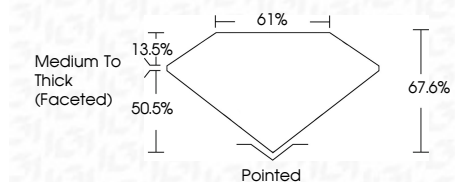

**ELECTRONIC COPY**

LG644494620  
Report verification at igi.org

July 19, 2024  
IGI Report Number **LG644494620**  
Description **LABORATORY GROWN DIAMOND**  
Shape and Cutting Style **CUSHION BRILLIANT**  
Measurements **13.58 X 9.85 X 6.66 MM**

**GRADING RESULTS**  
Carat Weight **7.03 CARATS**  
Color Grade **G**  
Clarity Grade **VVS 2**

**ADDITIONAL GRADING INFORMATION**  
Polish **EXCELLENT**  
Symmetry **EXCELLENT**  
Fluorescence **NONE**  
Inscription(s) **IGI LG644494620**  
Comments: This Laboratory Grown Diamond was created by Chemical Vapor Deposition (CVD) growth process. Type IIa

July 19, 2024  
IGI Report No **LG644494620**  
**CUSHION BRILLIANT**  
13.58 X 9.85 X 6.66 MM  
7.03 CARATS  
G  
VVS 2  
67.6%  
61%  
Medium To Thick (Faceted)  
Pointed  
EXCELLENT  
EXCELLENT  
NONE  
IGI LG644494620  
Comments: This Laboratory Grown Diamond was created by Chemical Vapor Deposition (CVD) growth process. Type IIa

**LABORATORY GROWN DIAMOND REPORT**

July 19, 2024  
IGI Report Number **LG644494620**  
Description **LABORATORY GROWN DIAMOND**  
Shape and Cutting Style **CUSHION BRILLIANT**  
Measurements **13.58 X 9.85 X 6.66 MM**