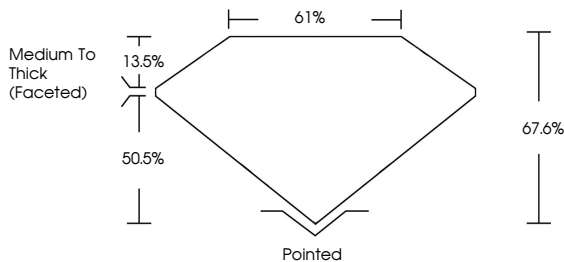

PROPORTIONS