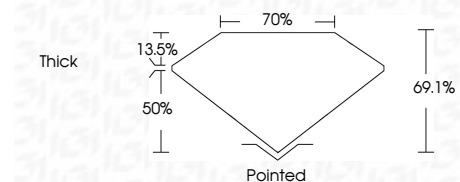

ELECTRONIC COPY

LG644469212
Report verification at igi.org

July 23, 2024
IGI Report Number **LG644469212**
Description **LABORATORY GROWN DIAMOND**
Shape and Cutting Style **CUT CORNERED
RECTANGULAR MODIFIED
BRILLIANT**
Measurements **6.02 X 5.51 X 3.81 MM**

GRADING RESULTS

Carat Weight **1.27 CARAT**
Color Grade **FANCY VIVID YELLOW**
Clarity Grade **VS 1**

ADDITIONAL GRADING INFORMATION

Polish **EXCELLENT**
Symmetry **EXCELLENT**
Fluorescence **NONE**
Inscription(s) **IGI LG644469212**
Comments: This Laboratory Grown Diamond was created by Chemical Vapor Deposition (CVD) growth process.

July 23, 2024
IGI Report No **LG644469212**
CUT CORNERED RECT. MODIFIED BRILLIANT
6.02 X 5.51 X 3.81 MM
Carat Weight **1.27 CARAT**
Color Grade **FANCY VIVID YELLOW**
Clarity Grade **VS 1**
Depth **69.1%**
Table **70%**
Girdle **Thick**
Culet **Pointed**
Polish **EXCELLENT**
Symmetry **EXCELLENT**
Fluorescence **NONE**
Inscription(s) **IGI LG644469212**

LABORATORY GROWN DIAMOND REPORT

July 23, 2024
IGI Report Number **LG644469212**
Description **LABORATORY GROWN DIAMOND**
Shape and Cutting Style **CUT CORNERED RECTANGULAR
MODIFIED BRILLIANT**
Measurements **6.02 X 5.51 X 3.81 MM**

GRADING RESULTS

Carat Weight **1.27 CARAT**
Color Grade **FANCY VIVID YELLOW**
Clarity Grade **VS 1**

ADDITIONAL GRADING INFORMATION

Polish **EXCELLENT**
Symmetry **EXCELLENT**
Fluorescence **NONE**
Inscription(s) **IGI LG644469212**

Comments: This Laboratory Grown Diamond was created by Chemical Vapor Deposition (CVD) growth process.