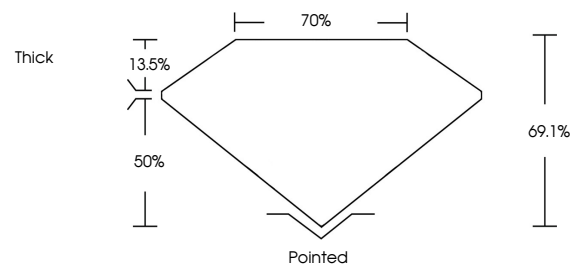

PROPORTIONS