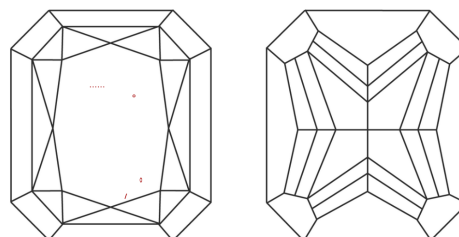

CLARITY CHARACTERISTICS

KEY TO SYMBOLS

Red symbols indicate internal characteristics.
Green symbols indicate external characteristics.

COLOR

D E F G H I J Faint Very Light Light

CLARITY

IF	VS¹⁻²	VS¹⁻²	SI¹⁻²	I¹⁻³
Internally Flawless	Very Very Slightly Included	Very Slightly Included	Slightly Included	Included