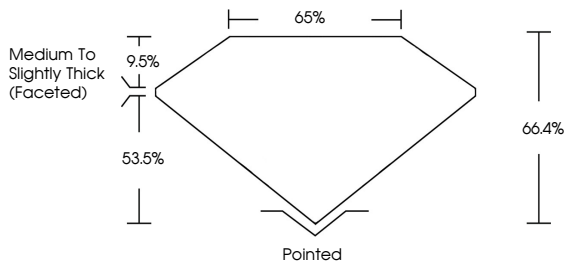

PROPORTIONS