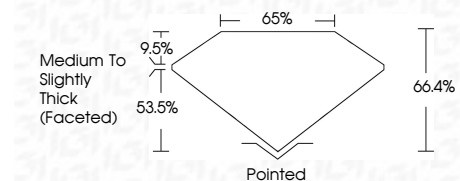

ELECTRONIC COPY

LG643449227
Report verification at igi.org

July 16, 2024
IGI Report Number **LG643449227**
Description **LABORATORY GROWN DIAMOND**
Shape and Cutting Style **CUSHION BRILLIANT**
Measurements **6.86 X 5.48 X 3.64 MM**

GRADING RESULTS
Carat Weight **1.02 CARAT**
Color Grade **D**
Clarity Grade **VS 2**

ADDITIONAL GRADING INFORMATION
Polish **EXCELLENT**
Symmetry **EXCELLENT**
Fluorescence **NONE**
Inscription(s) **IGI LG643449227**
Comments: This Laboratory Grown Diamond was created by Chemical Vapor Deposition (CVD) growth process. Type IIa

July 16, 2024
IGI Report No **LG643449227**
CUSHION BRILLIANT
6.86 X 5.48 X 3.64 MM
Carat Weight **1.02 CARAT**
Color Grade **D**
Clarity Grade **VS 2**
Depth **53.5%**
Table **9.5%**
Girdle **Medium to Slightly Thick (Faceted)**
Culet **Pointed**
Polish **EXCELLENT**
Symmetry **EXCELLENT**
Fluorescence **NONE**
Inscription(s) **IGI LG643449227**
Comments: This Laboratory Grown Diamond was created by Chemical Vapor Deposition (CVD) growth process. Type IIa

LABORATORY GROWN DIAMOND REPORT

July 16, 2024
IGI Report Number **LG643449227**
Description **LABORATORY GROWN DIAMOND**
Shape and Cutting Style **CUSHION BRILLIANT**
Measurements **6.86 X 5.48 X 3.64 MM**